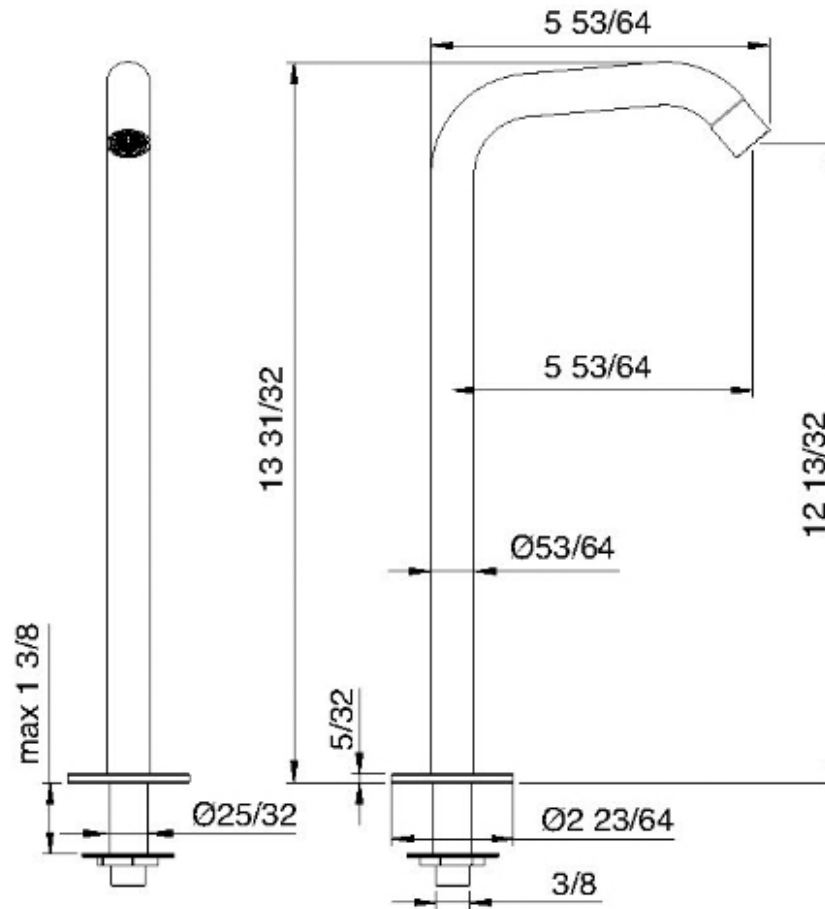

# 1310\_\_30

Bocca lavabo da piano 315

FINITURE:

INOX SATINATO

RUBINETTERIE  
**treemme**  
*instruments for water*