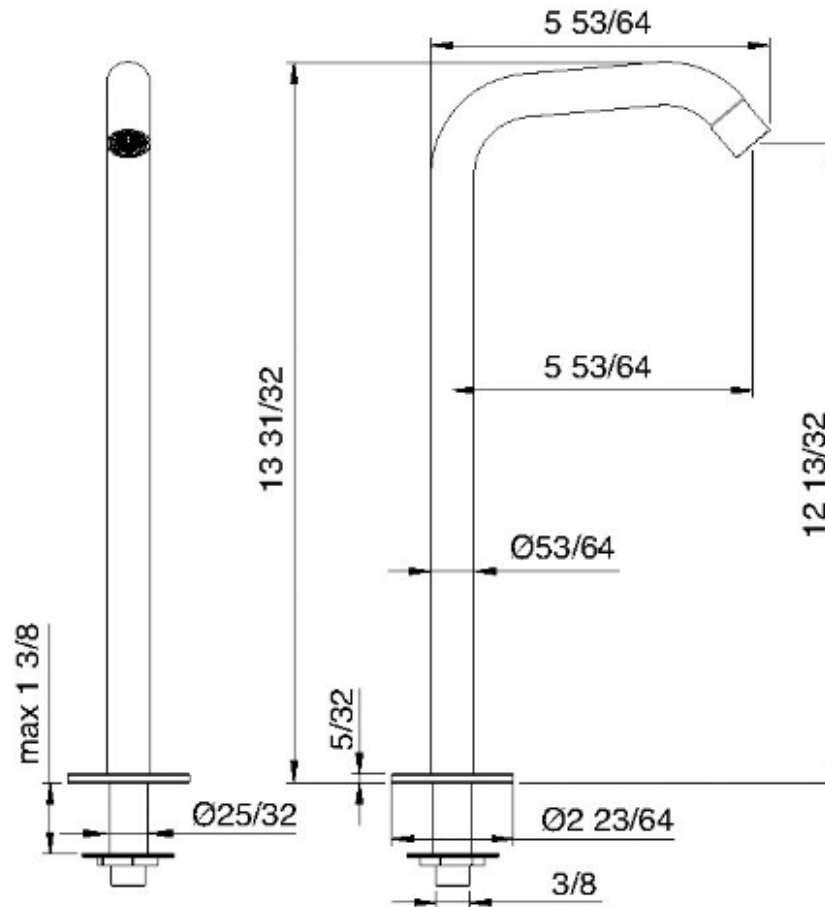

1310__30

Bocca lavabo da piano 315

FINITURE:

INOX SATINATO

treeemme RUBINETTERIE
instruments for water