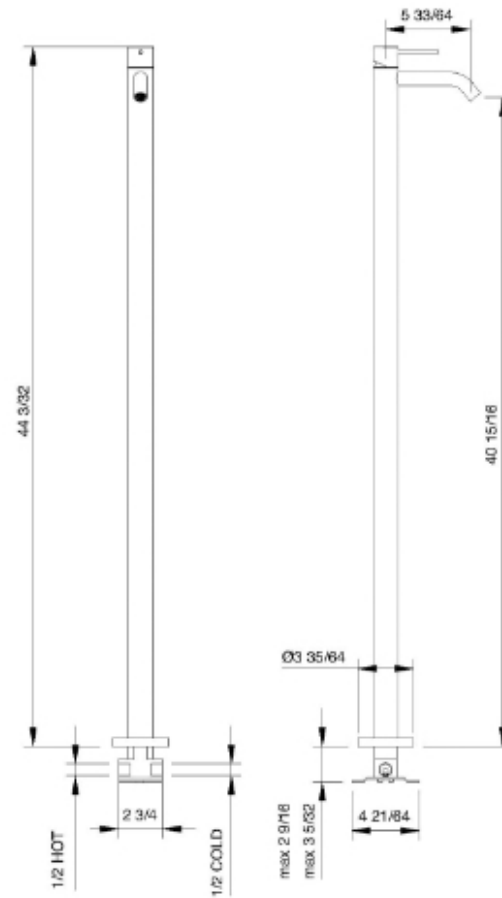

1314__01

Miscelatore lavabo da terra

FINITURE:

INOX SATINATO

RUBINETTERIE
treemme
instruments for water