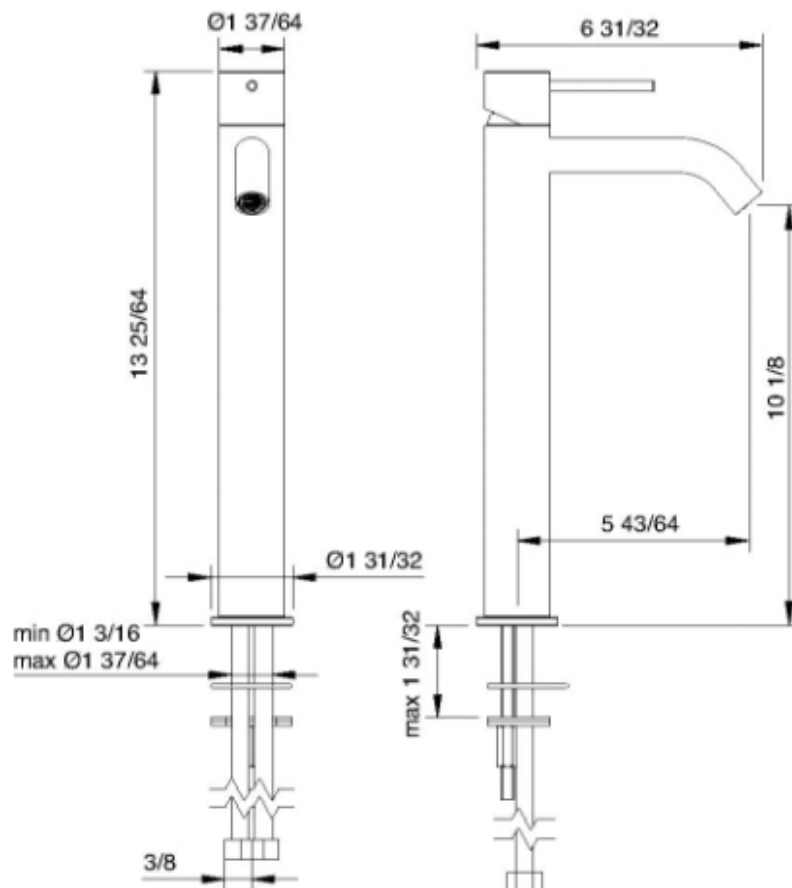

1318

Miscelatore monocomando lavabo 257

FINITURE:

INOX SATINATO

RUBINETTERIE
treemme
instruments for water