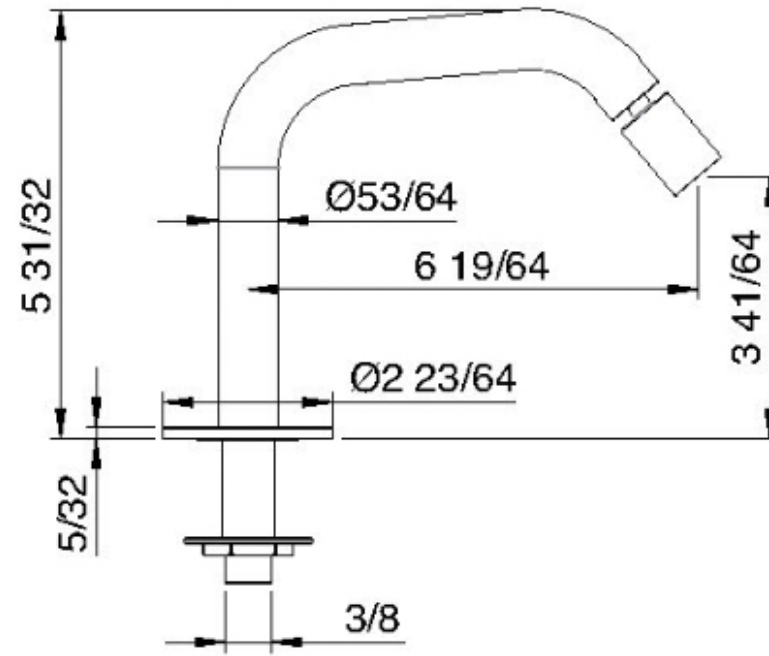

1320__10

Bocca bidet

FINITURE:

INOX SATINATO

RUBINETTERIE
treemme
instruments for water