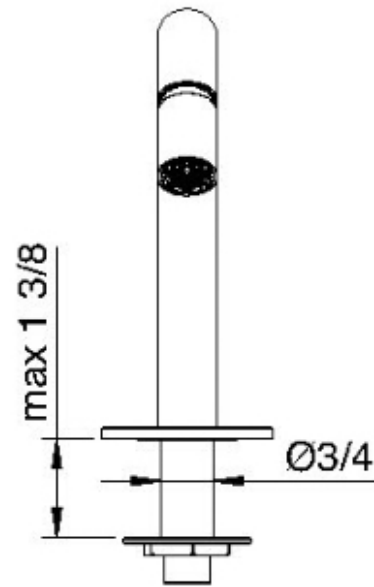

1320__10

Bocca bidet

FINITURE:

INOX SATINATO

RUBINETTERIE
treemme
instruments for water