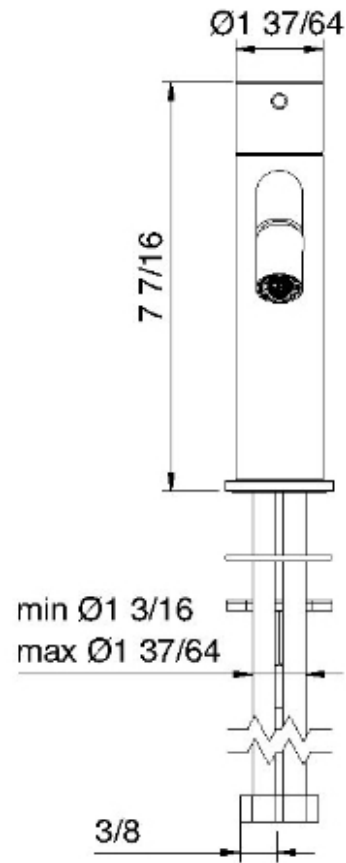

1322

Miscelatore monocomando bidet

FINITURE:

INOX SATINATO

RUBINETTERIE
treemme
instruments for water