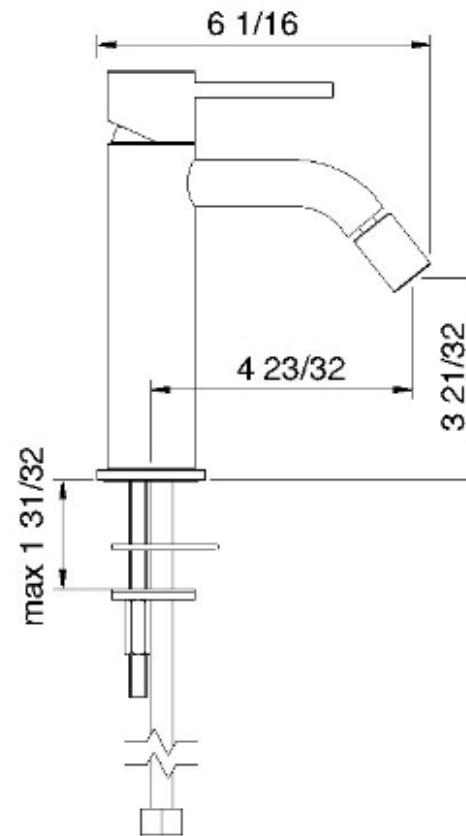

1322

Miscelatore monocomando bidet

FINITURE:

INOX SATINATO

RUBINETTERIE
treemme
instruments for water