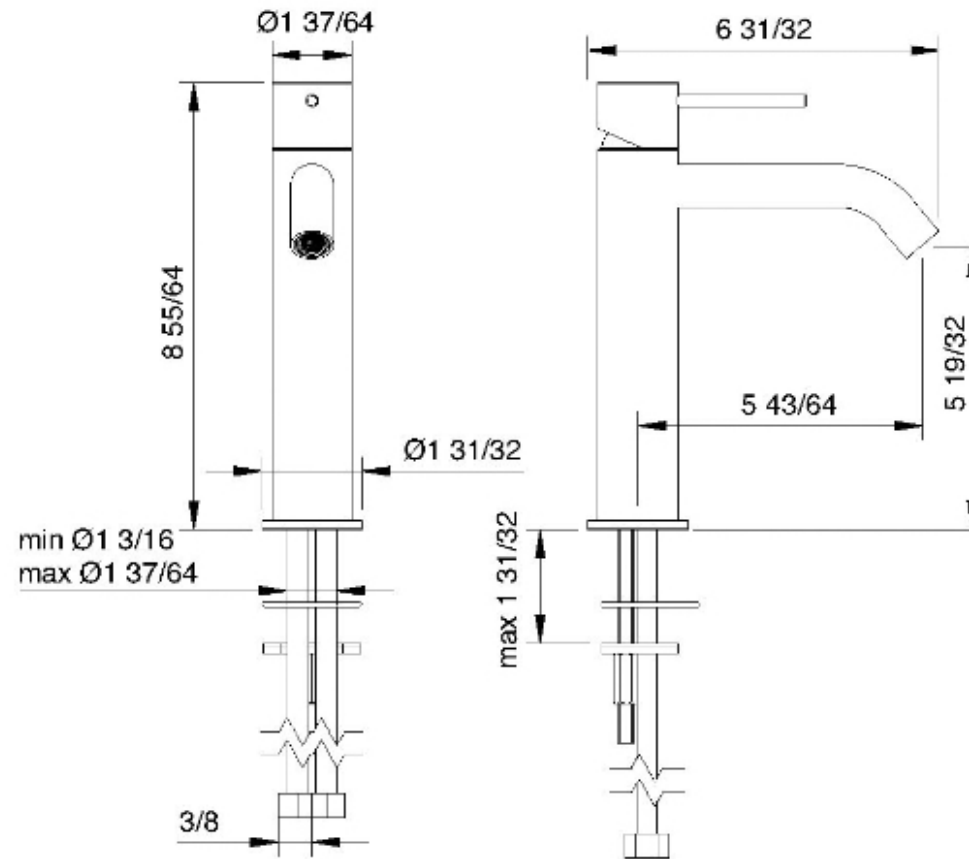

1327

Miscelatore monocomando lavabo 142

FINITURE:

INOX SATINATO

RUBINETTERIE
treemme
instruments for water