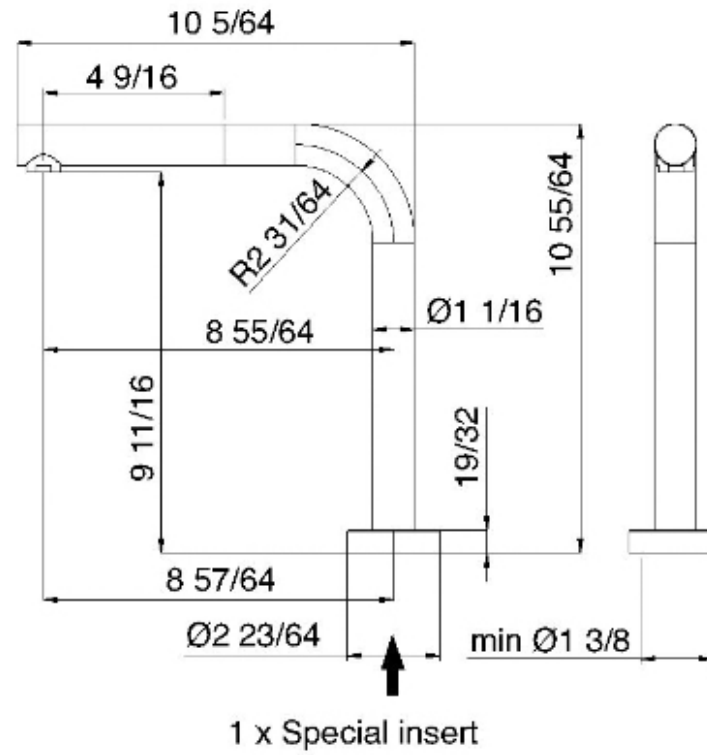

1329

Pull-out single stream mode kitchen faucet with side handle

FINITURE:

INOX SATINATO

RUBINETTERIE
treemme
instruments for water