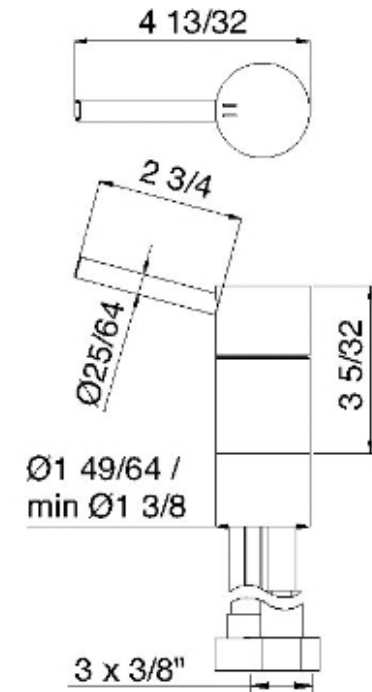

1329

Pull-out single stream mode kitchen faucet with side handle

FINITURE:

INOX SATINATO

RUBINETTERIE
treemme
instruments for water