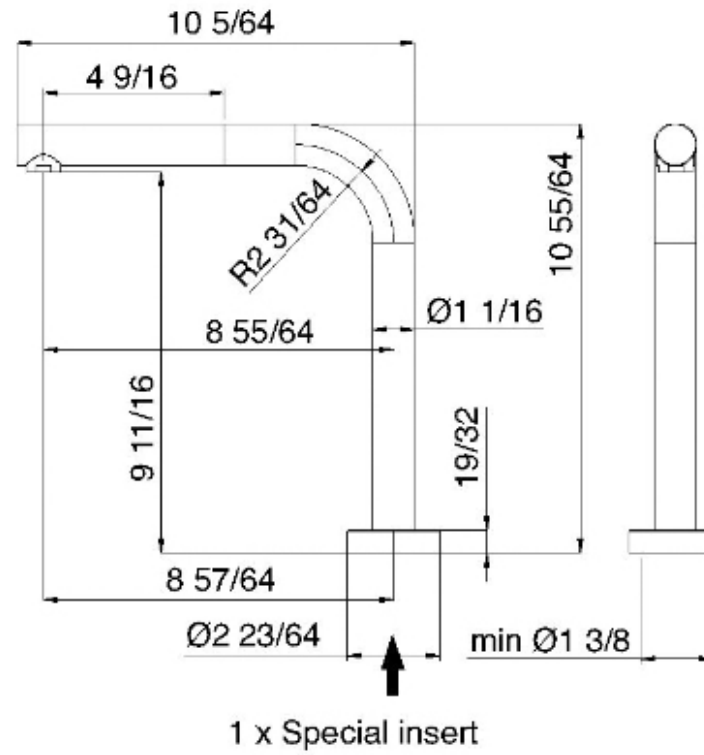

1329

Pull-out single stream mode kitchen faucet with side handle

FINITURE:

INOX SATINATO

RUBINETTERIE
treemme
instruments for water