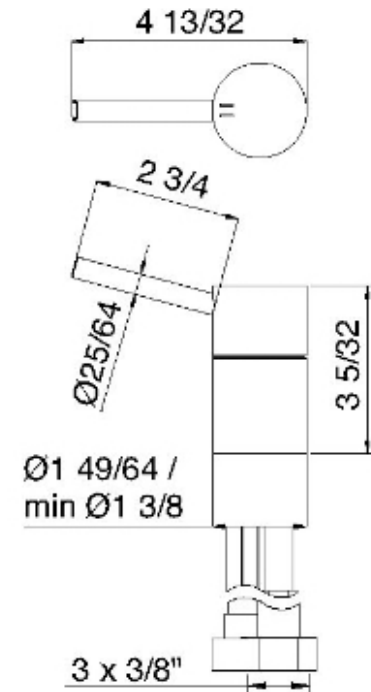

1329

Pull-out single stream mode kitchen faucet with side handle

FINITURE:

INOX SATINATO

RUBINETTERIE
treemme
instruments for water