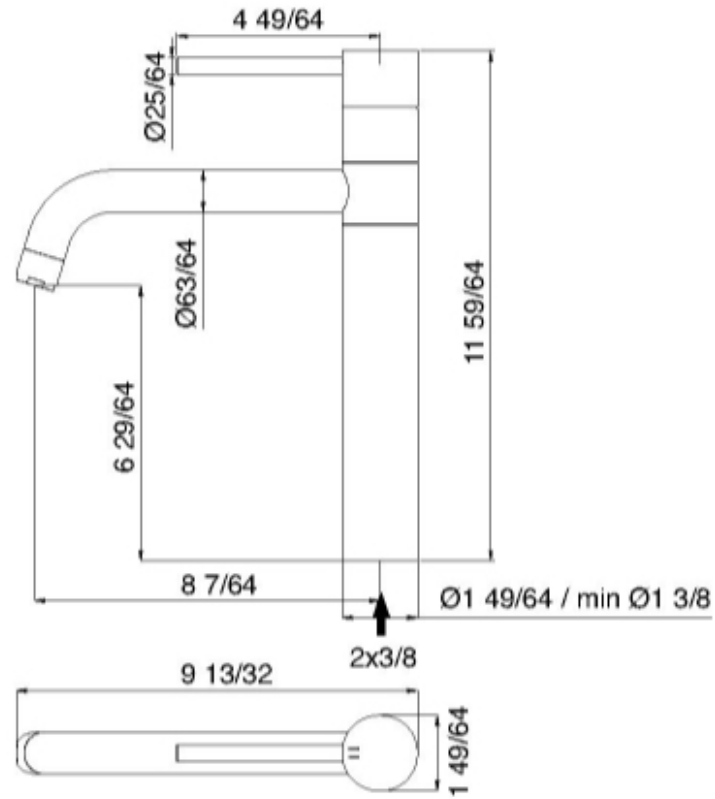

# 1331

Single-stream bar & kitchen faucet

FINITURE:

INOX SATINATO

RUBINETTERIE  
**treemme**  
*instruments for water*