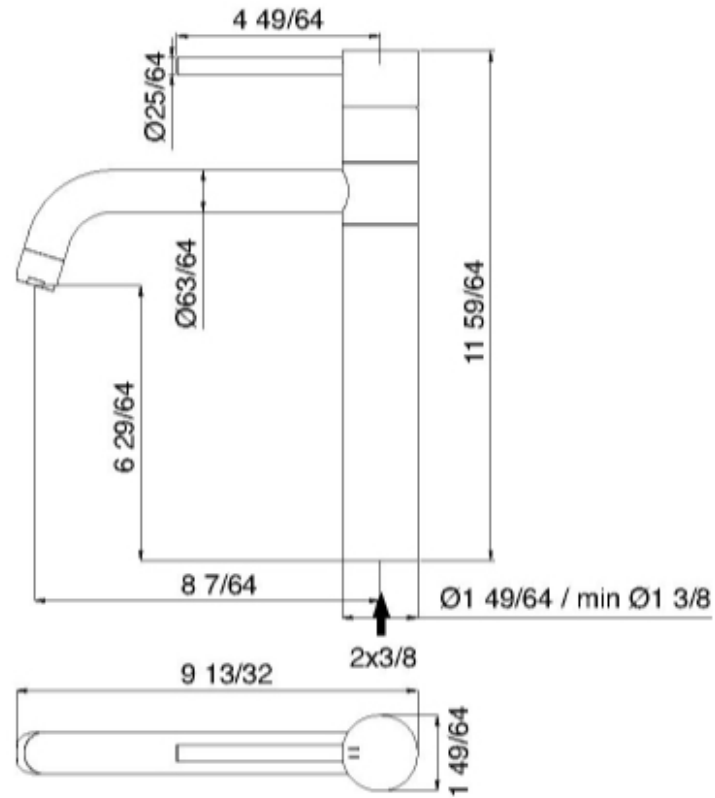

1331

Single-stream bar & kitchen faucet

FINITURE:

INOX SATINATO

treeemme RUBINETTERIE
instruments for water