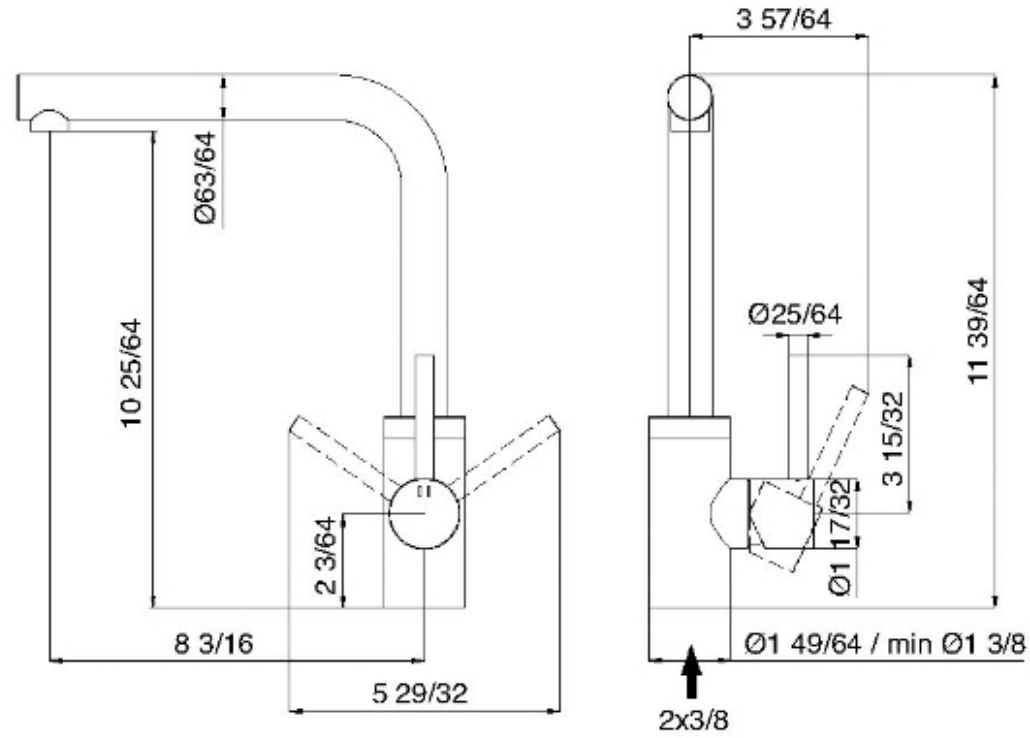

1332

Single-stream bar & kitchen faucet

FINITURE:

INOX SATINATO

RUBINETTERIE
treemme
instruments for water