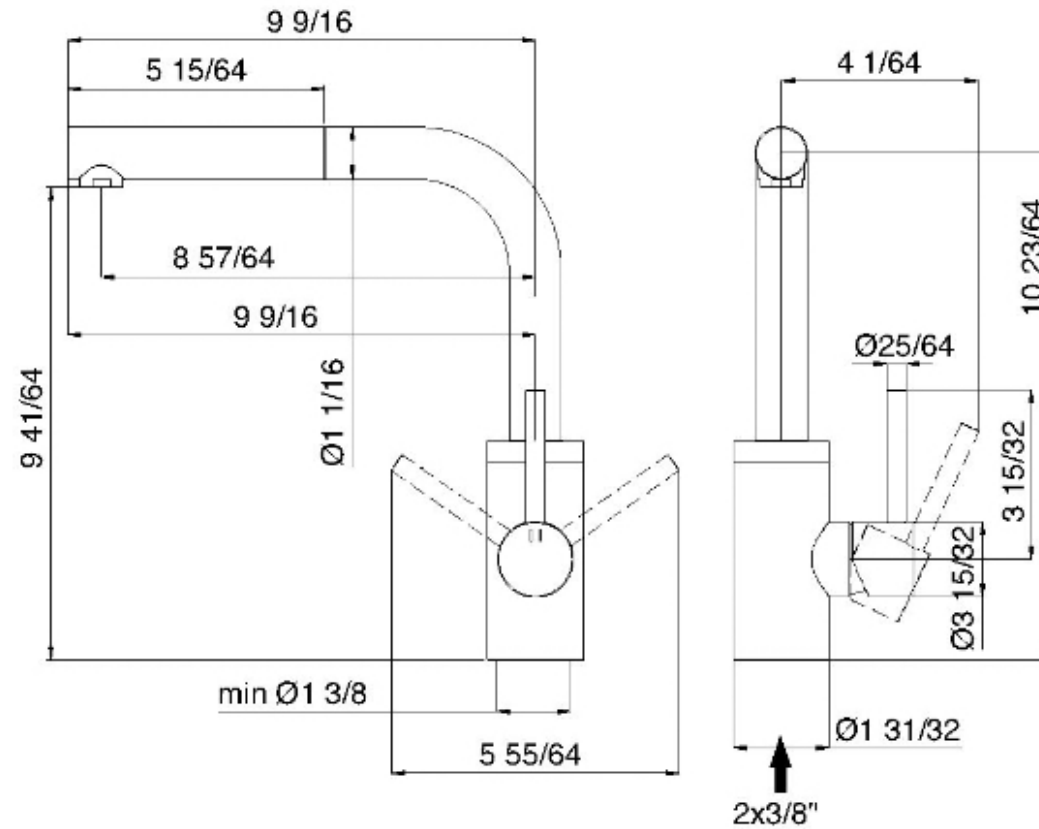

1343

Pull-out single stream mode kitchen faucet

FINITURE:

INOX SATINATO

treeemme RUBINETTERIE
instruments for water