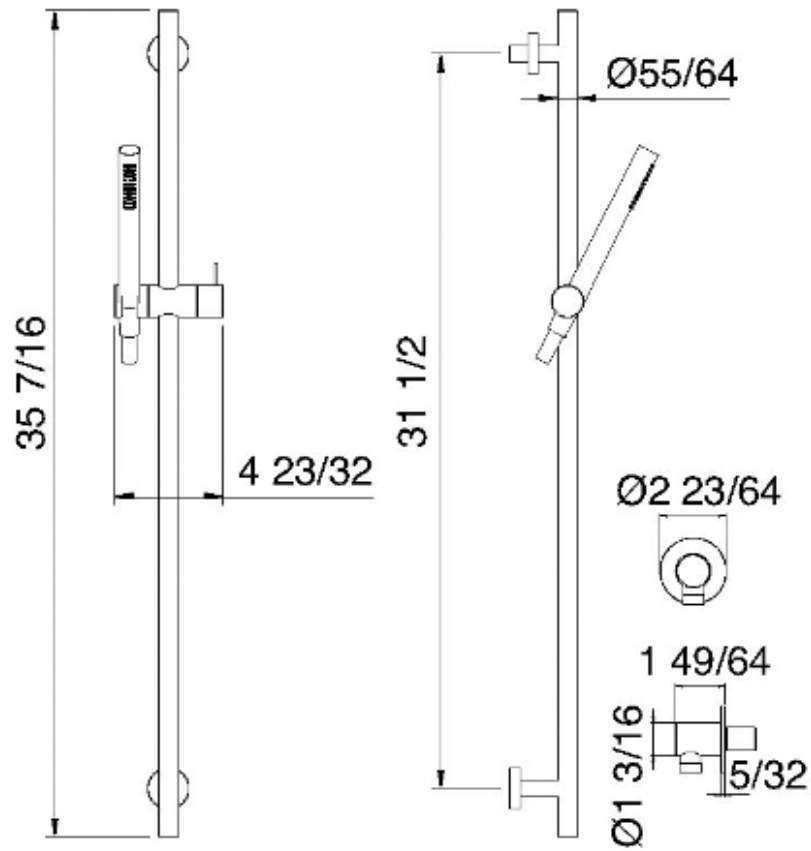

1347__01

Complete shower rail and waterway

FINITURE:

INOX SATINATO

RUBINETTERIE
treemme
instruments for water