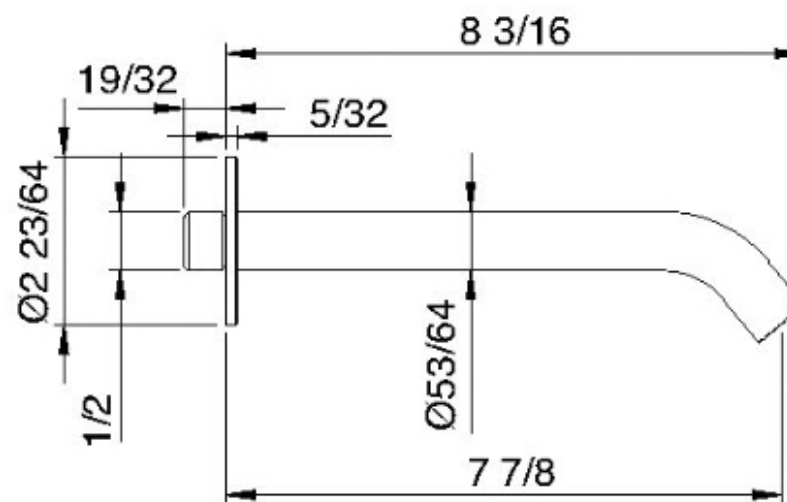

1361

Bocca a muro 200

FINITURE:

INOX SATINATO

treeemme RUBINETTERIE
instruments for water