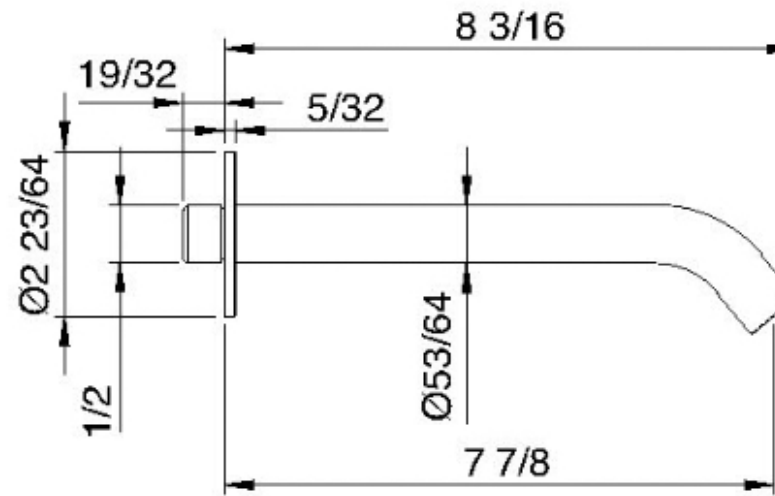

1361HF

Bocca a muro per vasca 200

FINITURE:

INOX SATINATO

tree^{RUBINETTERIE}**emme**
instruments for water