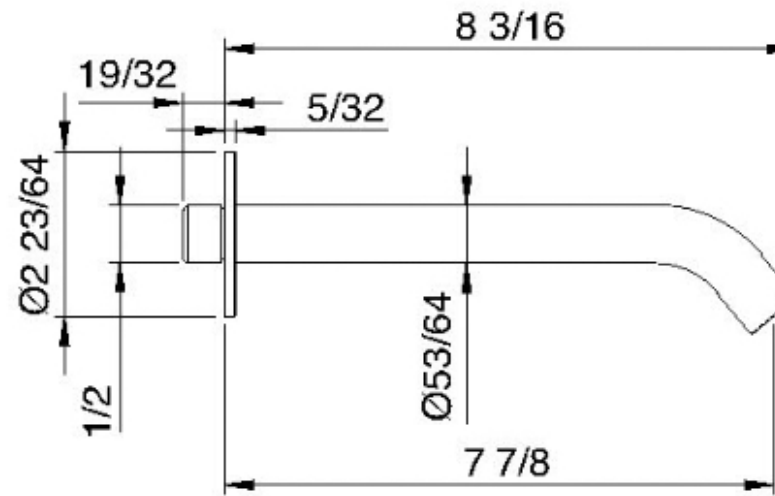

# 1361HF

Bocca a muro per vasca 200

FINITURE:

INOX SATINATO

**tree**<sup>RUBINETTERIE</sup>**emme**  
*instruments for water*