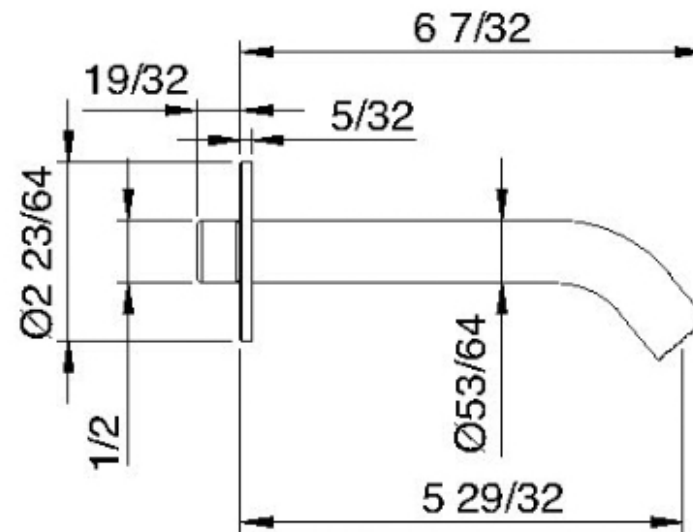

1363

Bocca a muro 150

FINITURE:

INOX SATINATO

treeemme RUBINETTERIE
instruments for water