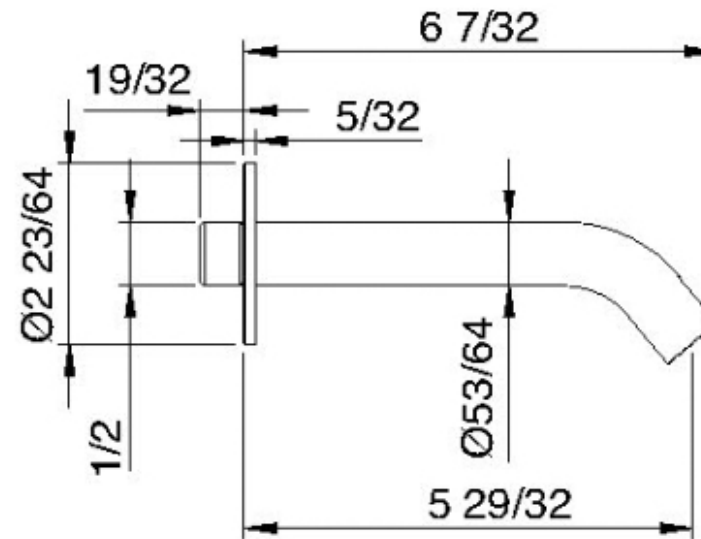

# 1363HF

Bocca a muro per vasca 150

FINITURE:

INOX SATINATO

**tree**<sup>RUBINETTERIE</sup>**emme**  
*instruments for water*