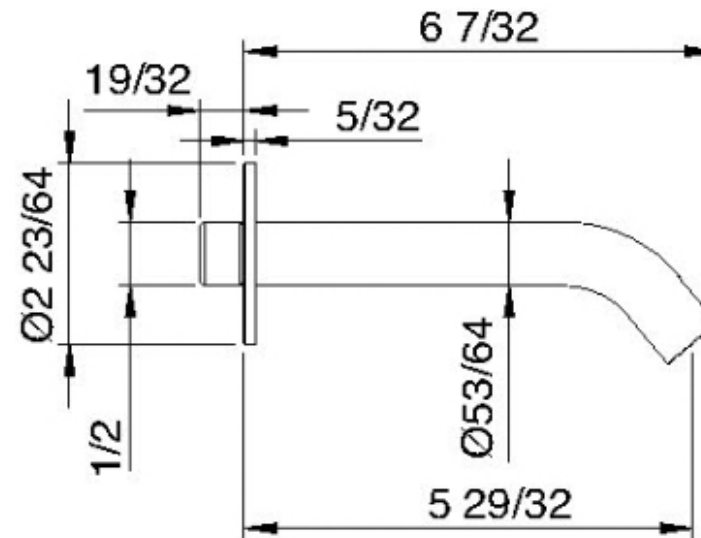

1363HF

Bocca a muro per vasca 150

FINITURE:

INOX SATINATO

tree^{RUBINETTERIE}**emme**
instruments for water