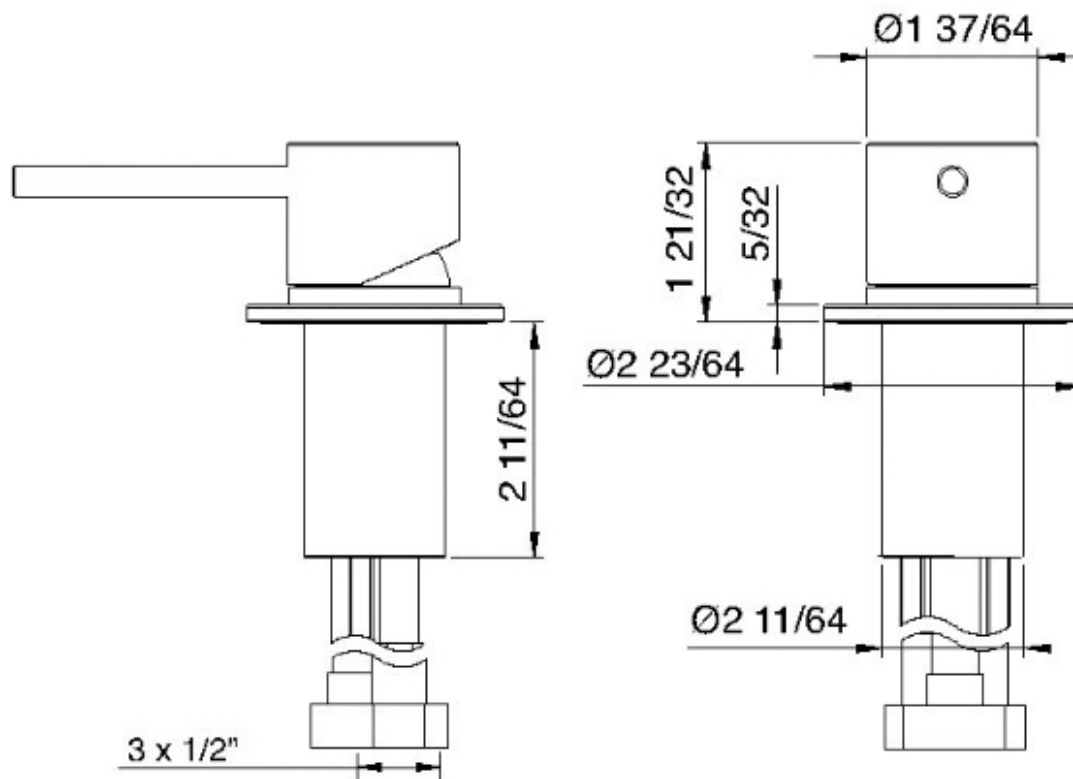

1368__01

Monocomando remoto da piano per lavabo

FINITURE:

INOX SATINATO

RUBINETTERIE
tremme
instruments for water