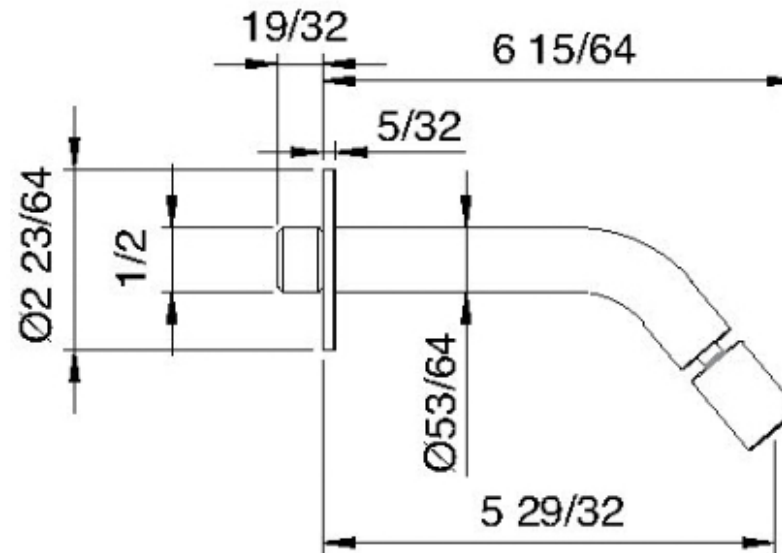

1379

Bocca a muro bidet

FINITURE:

INOX SATINATO

treeemme RUBINETTERIE
instruments for water