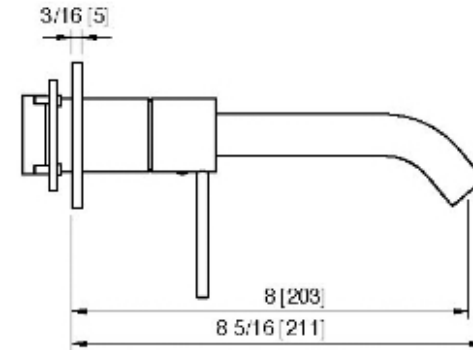

13A9__02

Miscelatore monocomando lavabo incasso 220

FINITURE:

INOX SATINATO

RUBINETTERIE
treemme
instruments for water