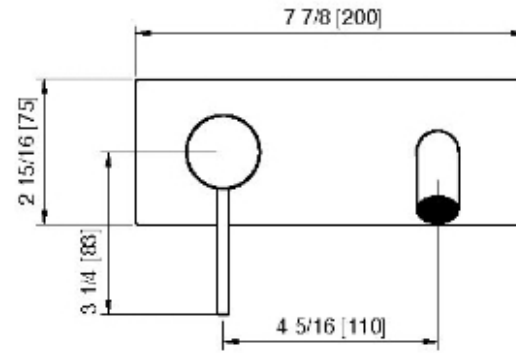

13A9__02

Miscelatore monocomando lavabo incasso 220

FINITURE:

INOX SATINATO

RUBINETTERIE
treemme
instruments for water