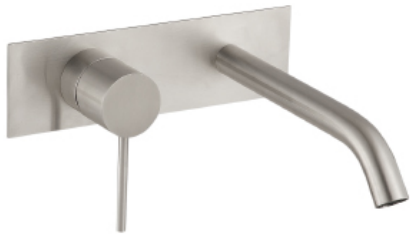

13A9__02

Miscelatore monocomando lavabo incasso 220

FINITURE:

INOX SATINATO

RUBINETTERIE
treemme
instruments for water