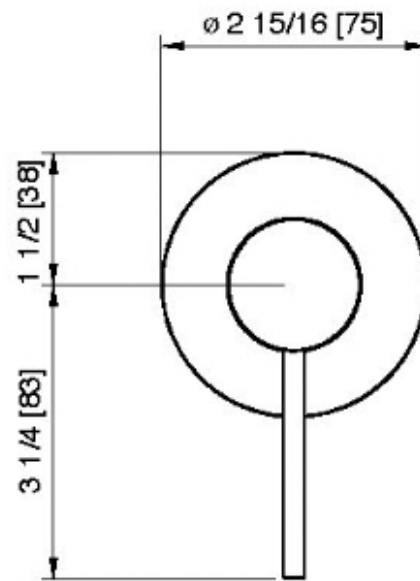

13C8__01

Monocomando remoto lavabo doccia

FINITURE:

INOX SATINATO

RUBINETTERIE
treemme
instruments for water