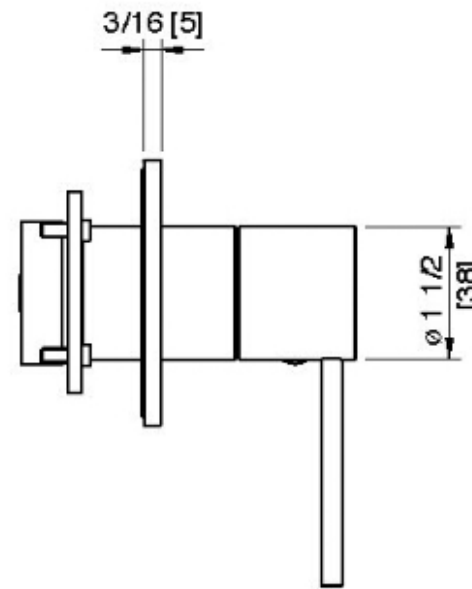

13C8__01

Monocomando remoto lavabo doccia

FINITURE:

INOX SATINATO

RUBINETTERIE
treemme
instruments for water