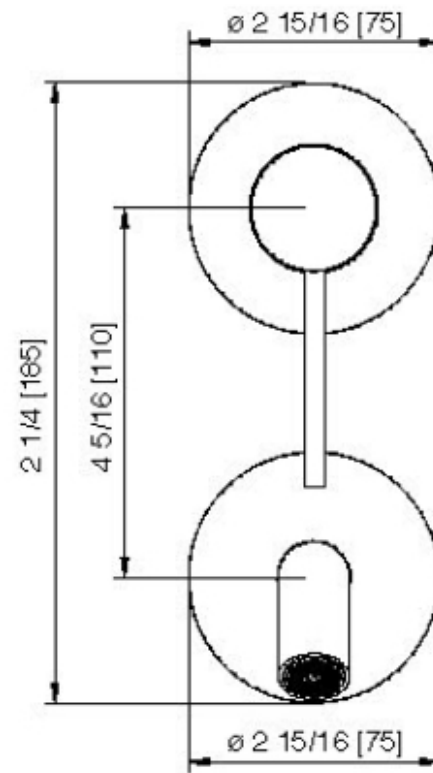

13D2__01

Miscelatore monocomando lavabo incasso 150

FINITURE:

INOX SATINATO

RUBINETTERIE
treemme
instruments for water