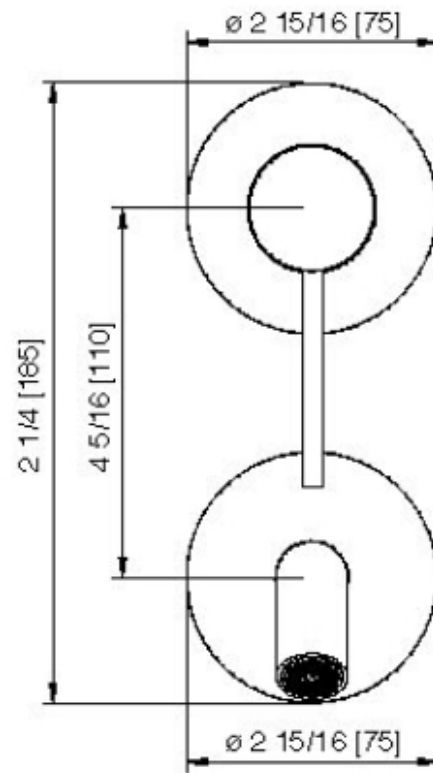

13D2__01

Miscelatore monocomando lavabo incasso 150

FINITURE:

INOX SATINATO

RUBINETTERIE
treemme
instruments for water