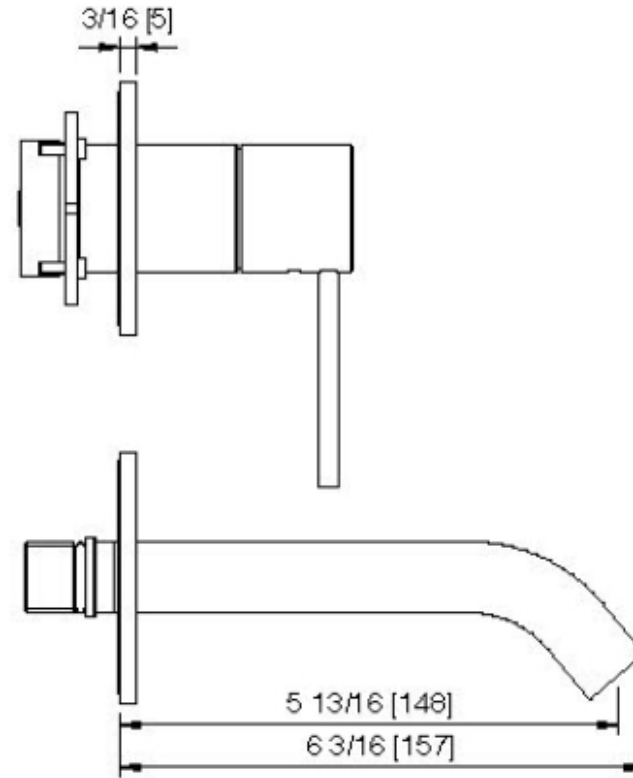

13D2__01

Miscelatore monocomando lavabo incasso 150

FINITURE:

INOX SATINATO

RUBINETTERIE
treemme
instruments for water