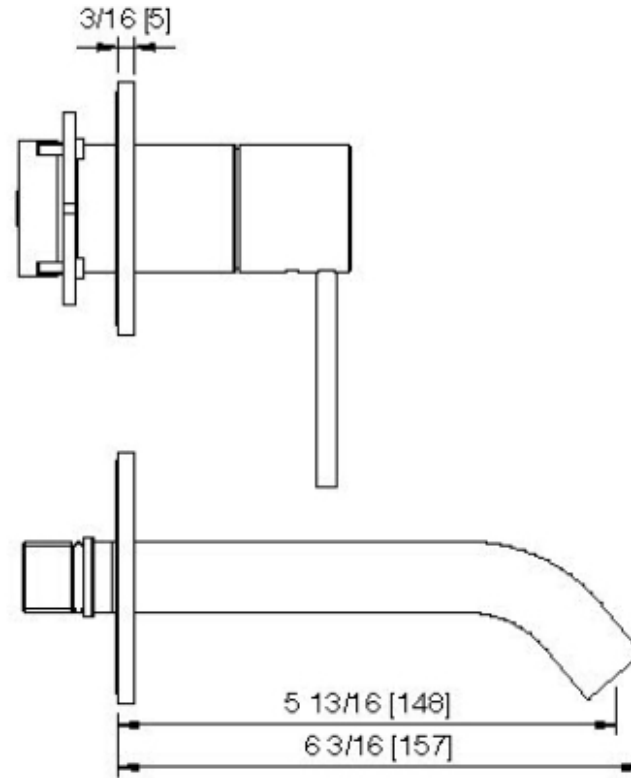

13D2__01

Miscelatore monocomando lavabo incasso 150

FINITURE:

INOX SATINATO

RUBINETTERIE
treemme
instruments for water