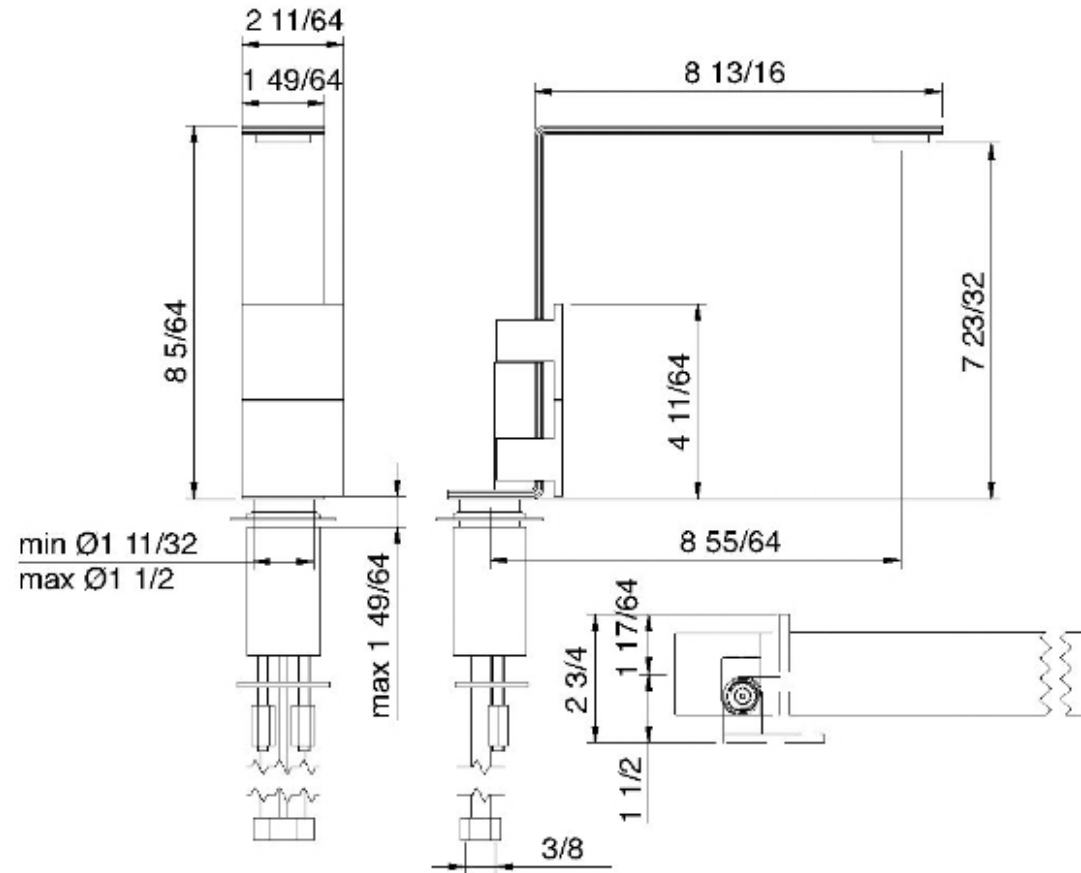

2515

Monoforo lavabo 192

FINITURE:

INOX SATINATO

RUBINETTERIE
treemme
instruments for water