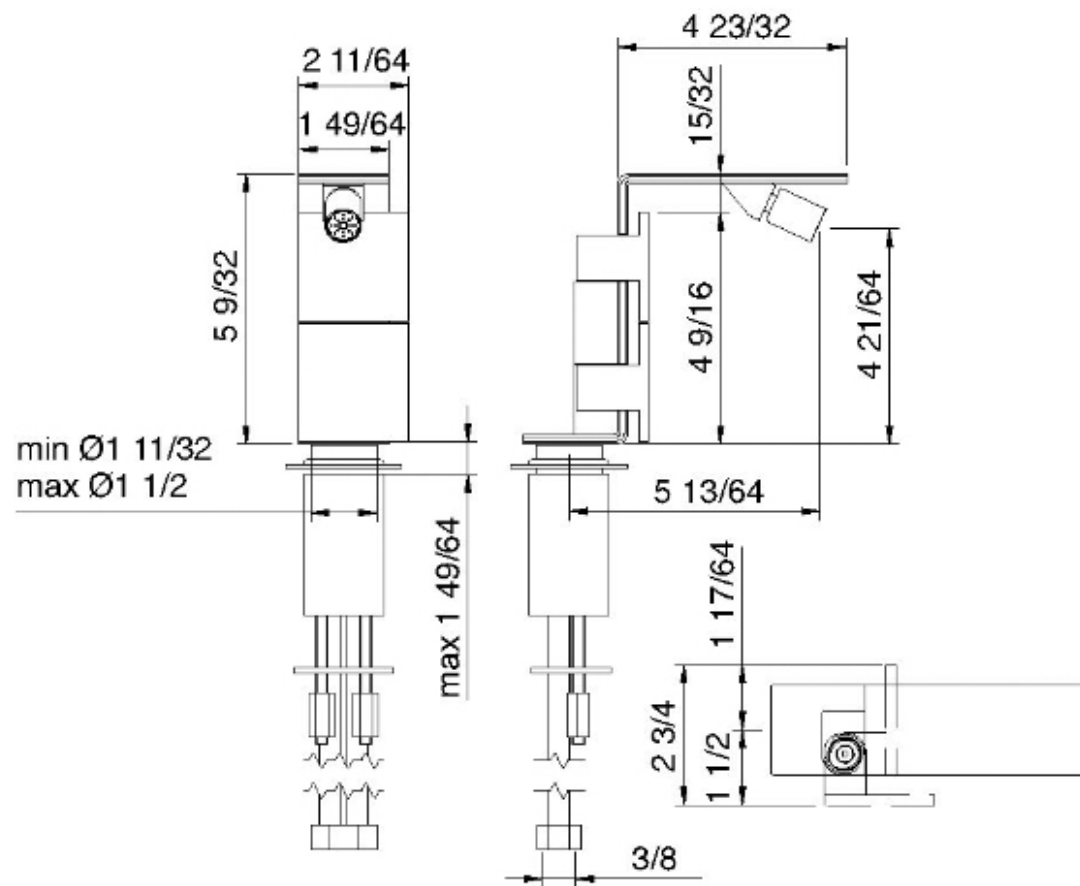

2524

Monoforo bidet 110

FINITURE:

INOX SATINATO

RUBINETTERIE
treemme
instruments for water