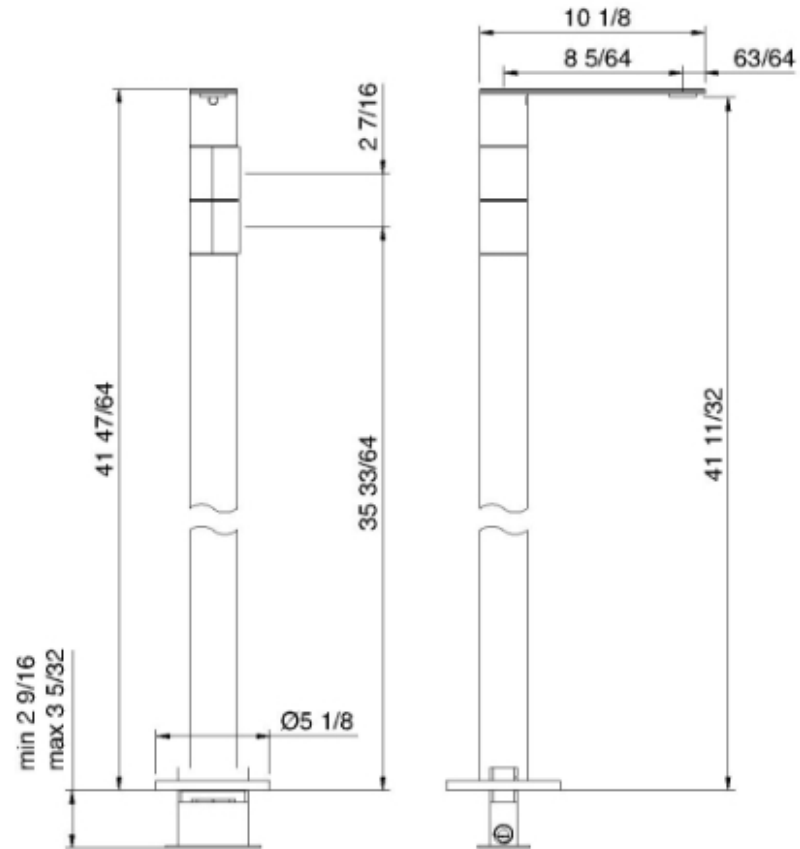

2582__05

Miscelatore lavabo da terra

FINITURE:

INOX SATINATO

RUBINETTERIE
treemme
instruments for water