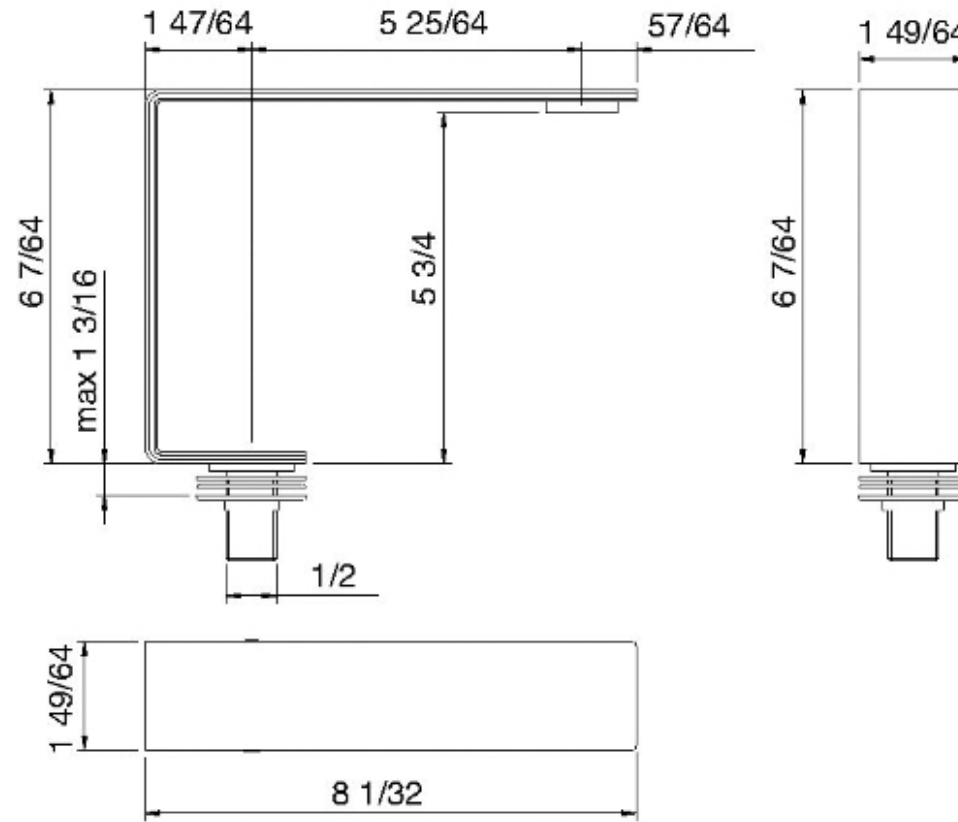

2810__10

Bocca lavabo da piano 146

FINITURE:

INOX SATINATO

treeemme RUBINETTERIE
instruments for water