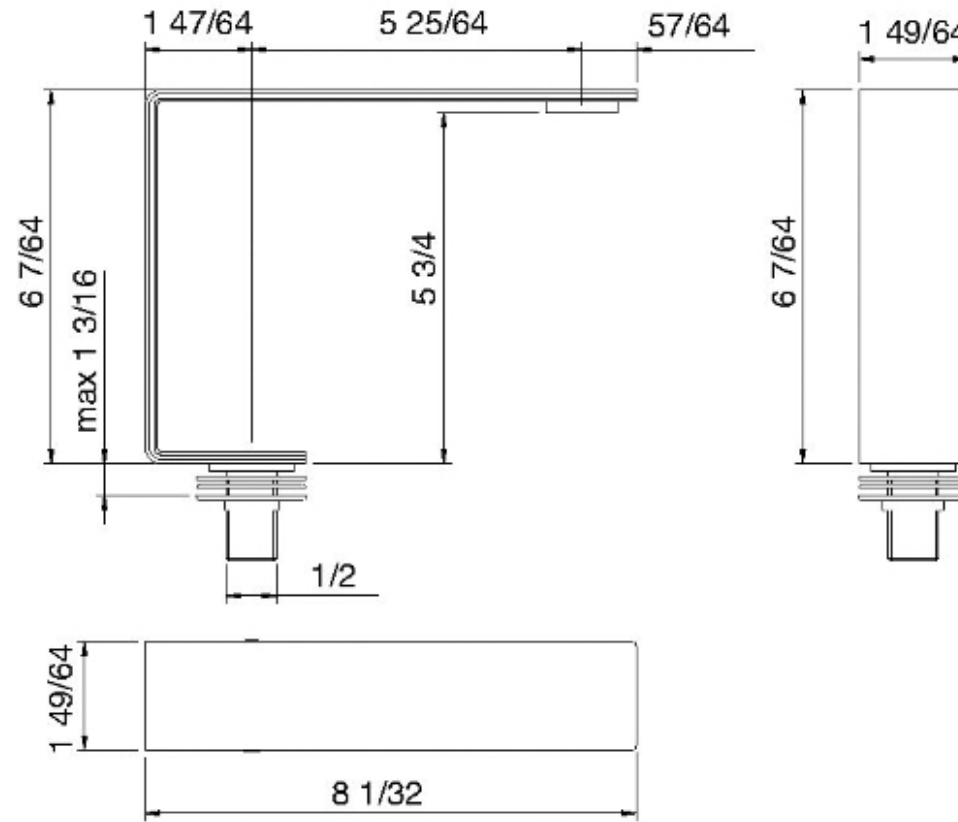

# 2810\_\_10

Bocca lavabo da piano 146

FINITURE:

INOX SATINATO

**treeemme** RUBINETTERIE  
*instruments for water*