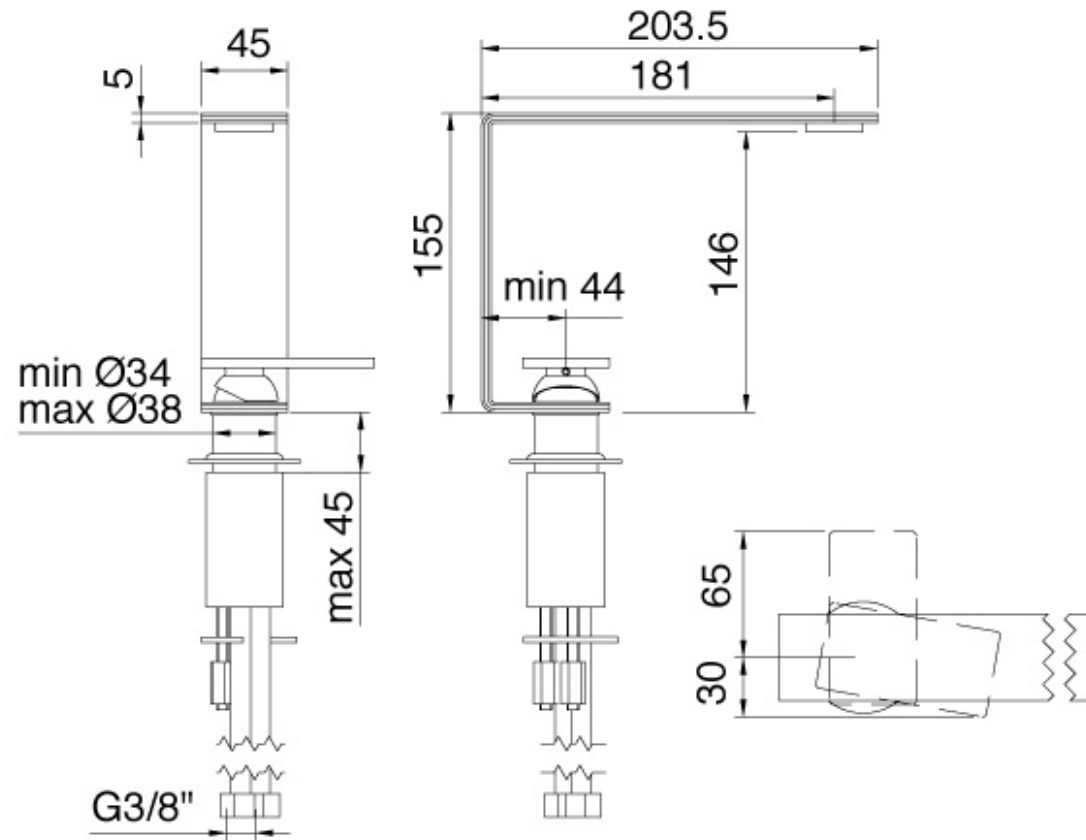

2811__5M

Miscelatore monocomando lavabo 146

FINITURE:

INOX SATINATO

treeemme RUBINETTERIE
instruments for water