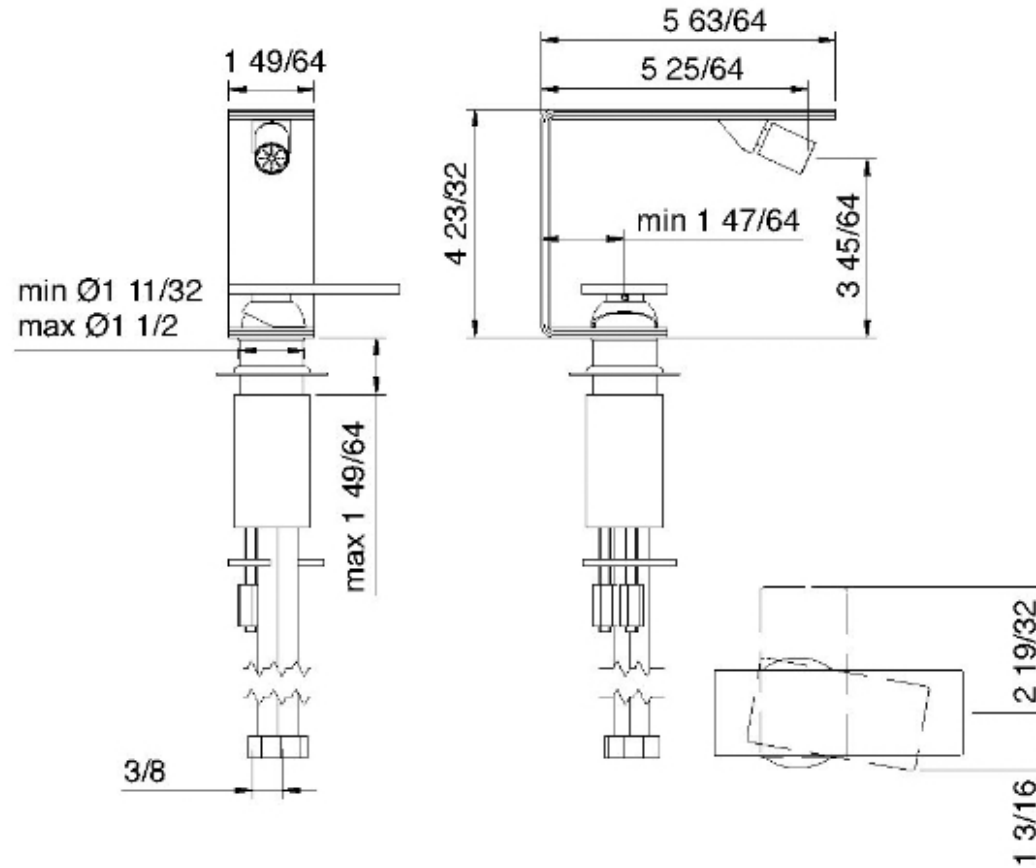

# 2822\_\_5M

Miscelatore monocomando bidet 94

FINITURE:

INOX SATINATO

**treeemme** RUBINETTERIE  
*instruments for water*