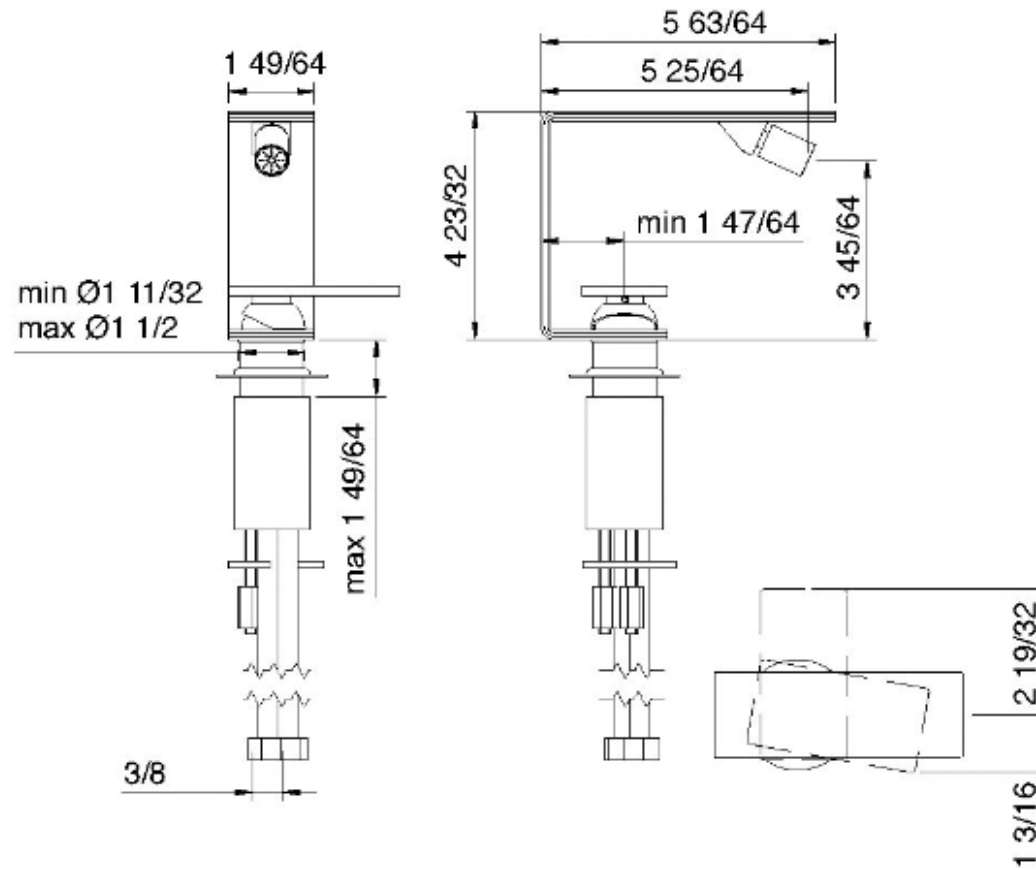

# 2822\_\_5M

Miscelatore monocomando bidet 94

FINITURE:

INOX SATINATO

**treeemme** RUBINETTERIE  
*instruments for water*