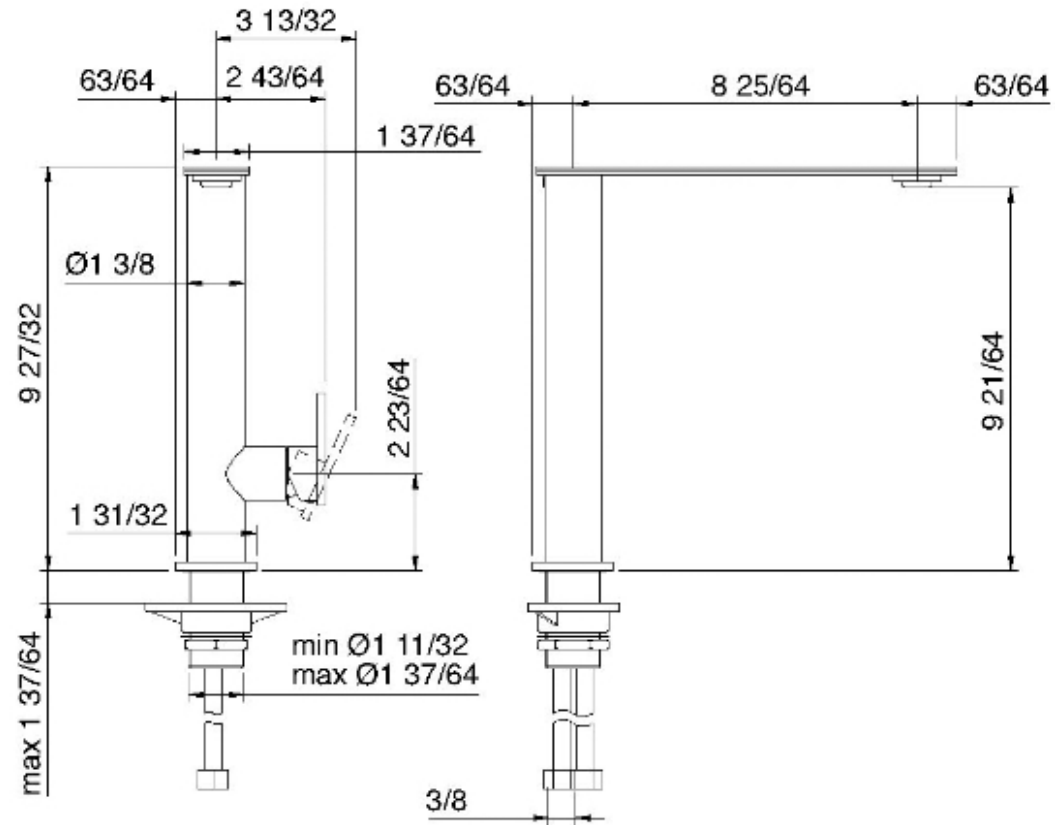

# 2831

Single stream mode bar & kitchen faucet

FINITURE:

INOX SATINATO

RUBINETTERIE  
**treemme**  
*instruments for water*