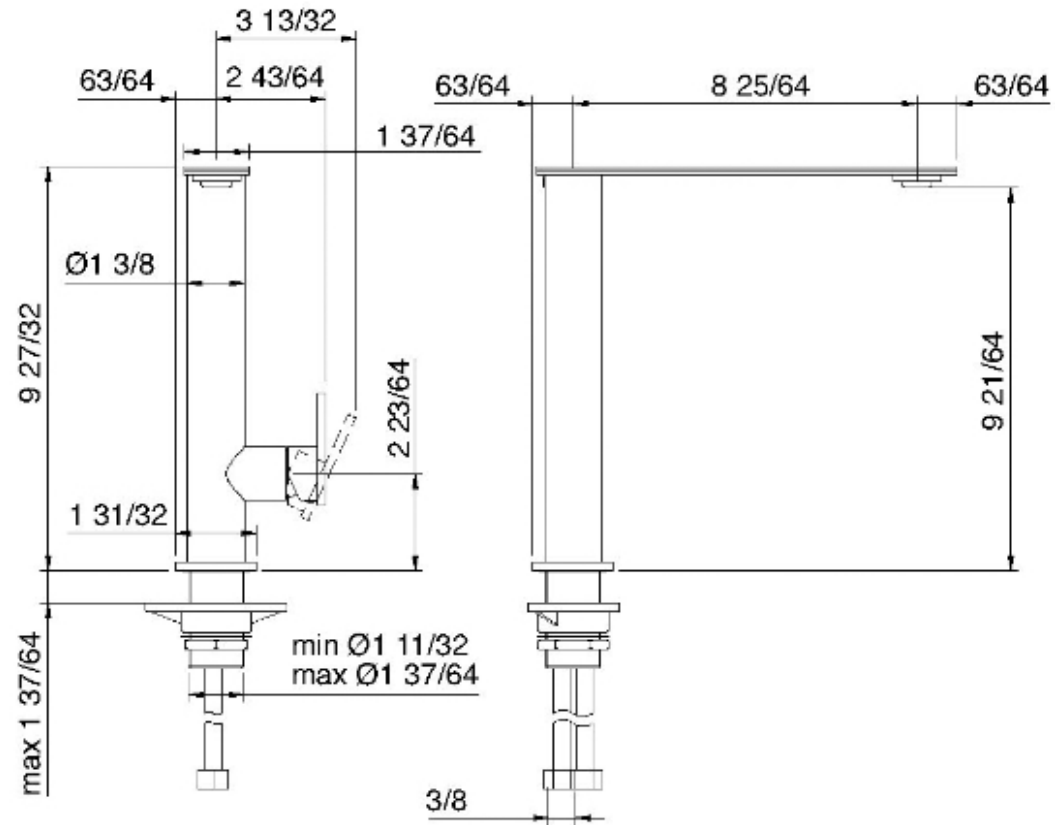

2831

Single stream mode bar & kitchen faucet

FINITURE:

INOX SATINATO

RUBINETTERIE
tremme
instruments for water