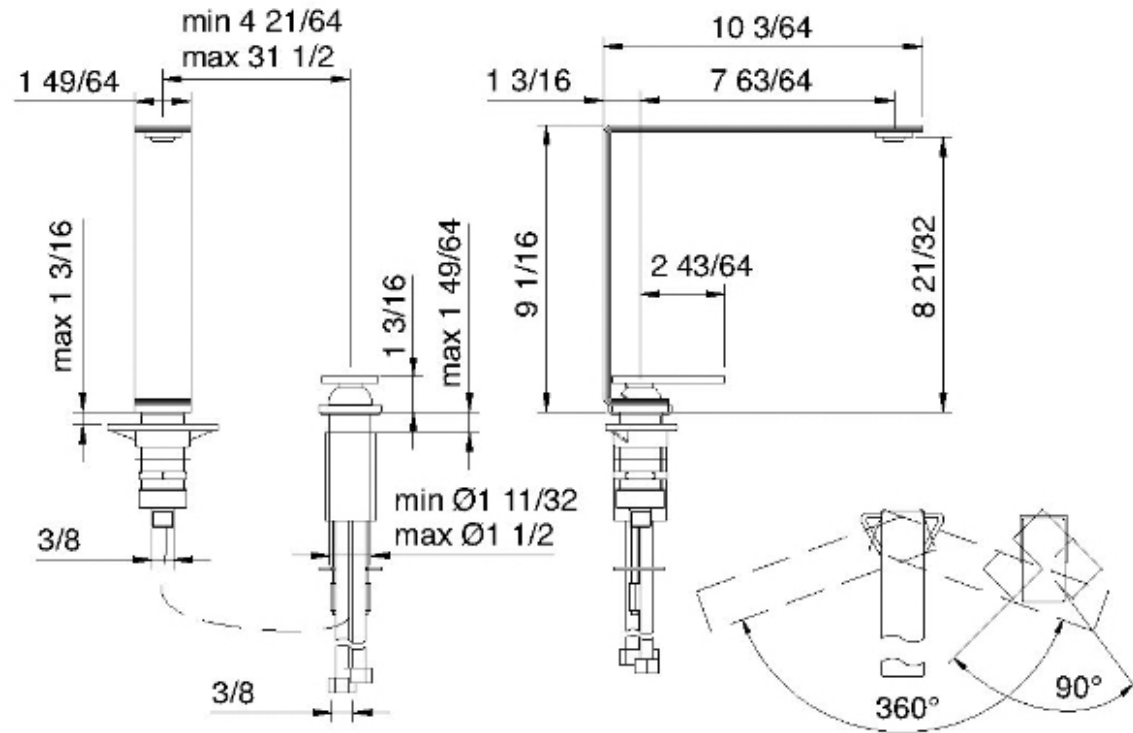

2833

Single stream mode bar & kitchen faucet with side handle

FINITURE:

INOX SATINATO

treeemme RUBINETTERIE
instruments for water