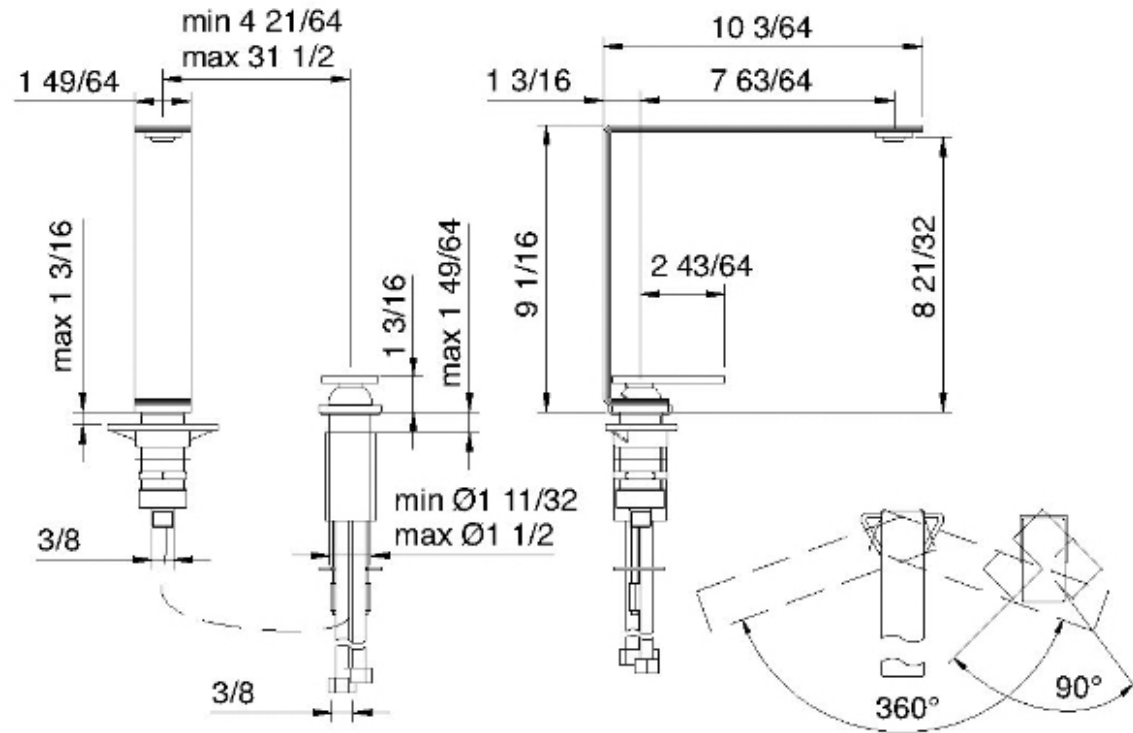

# 2833

Single stream mode bar & kitchen faucet with side handle

FINITURE:

INOX SATINATO

**treeemme** RUBINETTERIE  
*instruments for water*