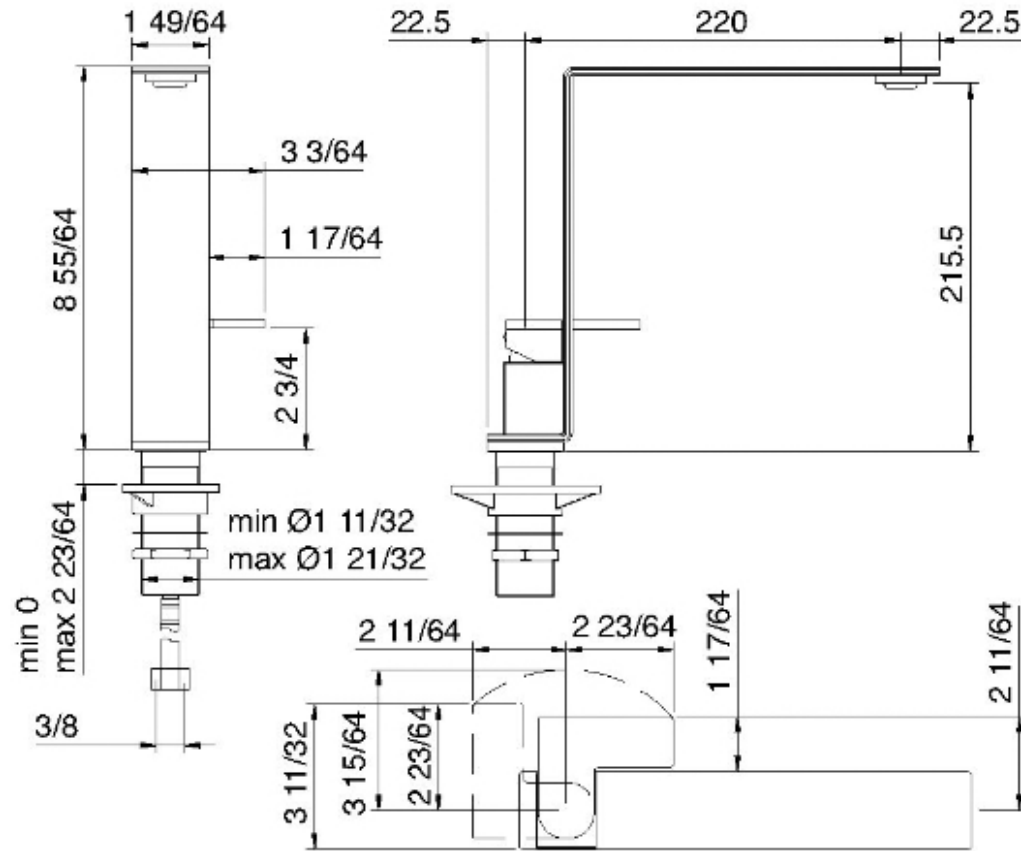

# 2834

Single stream mode bar & kitchen faucet

FINITURE:

INOX SATINATO

RUBINETTERIE  
**tremme**  
*instruments for water*