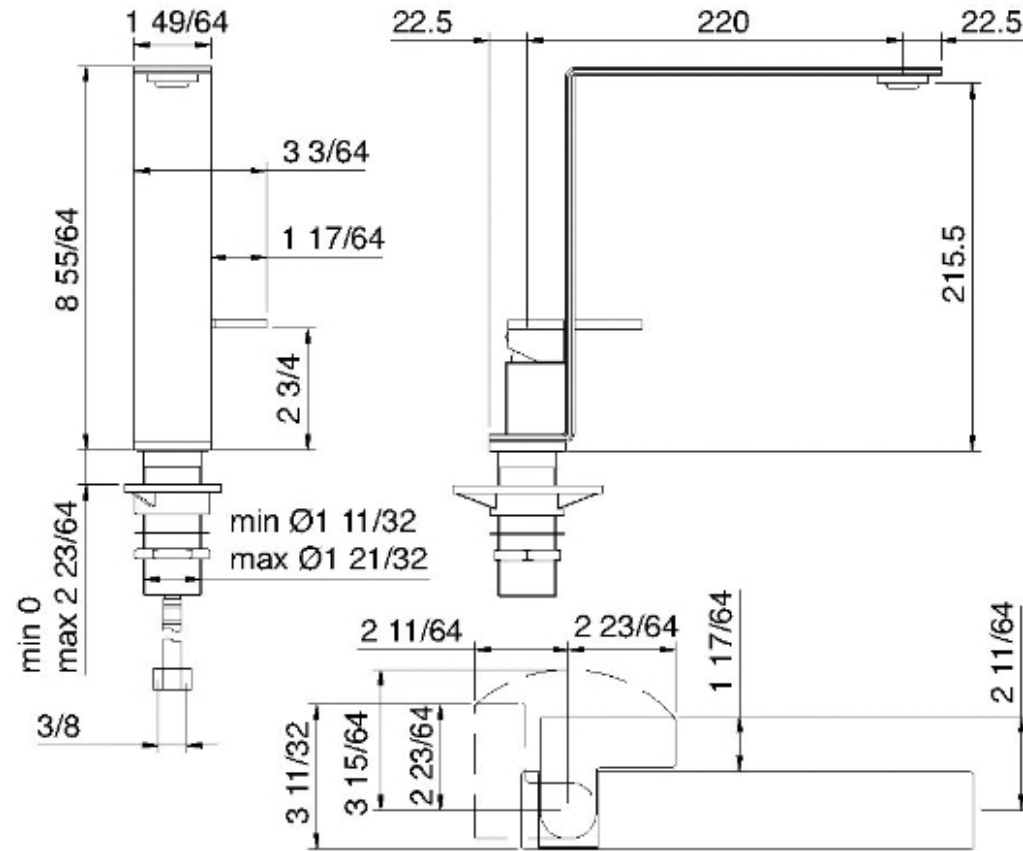

2834

Single stream mode bar & kitchen faucet

FINITURE:

INOX SATINATO

RUBINETTERIE
tremme
instruments for water