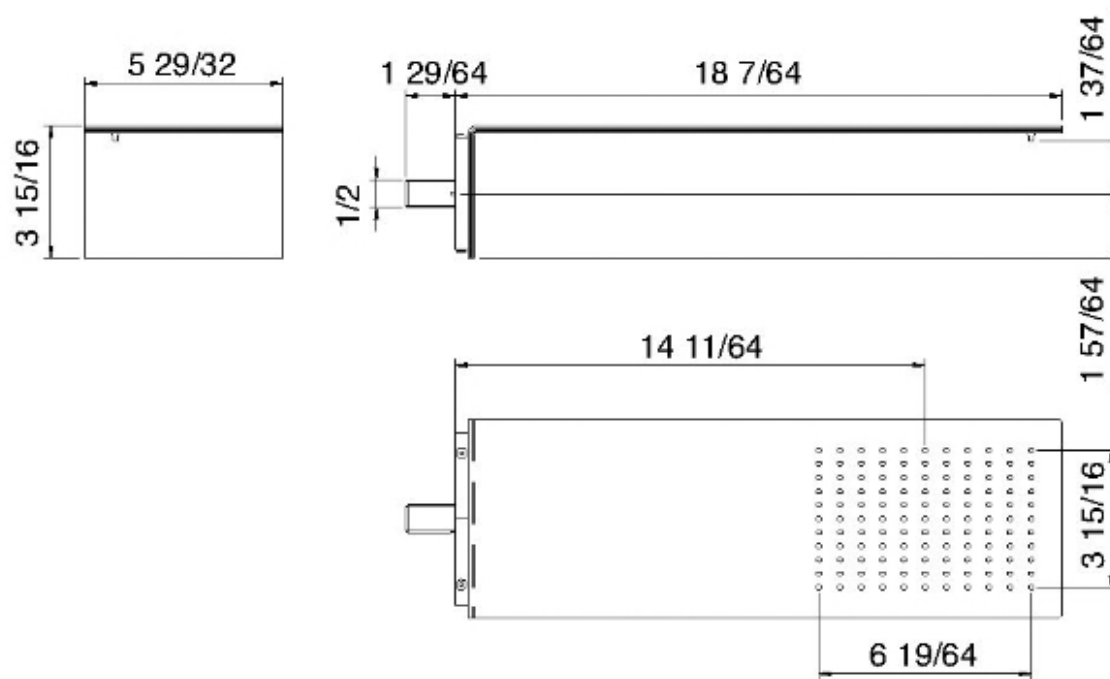

2847__01

Soffione a parete

FINITURE:

INOX SATINATO

treeemme RUBINETTERIE
instruments for water