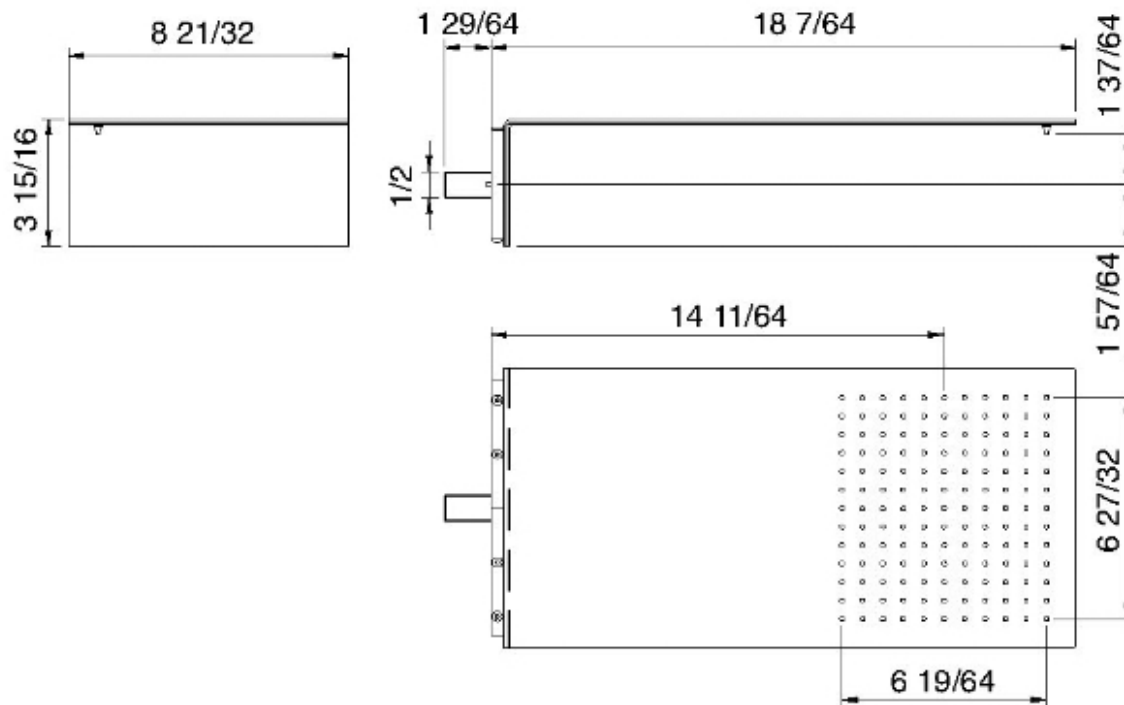

2847__02

Soffione a parete

FINITURE:

INOX SATINATO

RUBINETTERIE
treemme
instruments for water