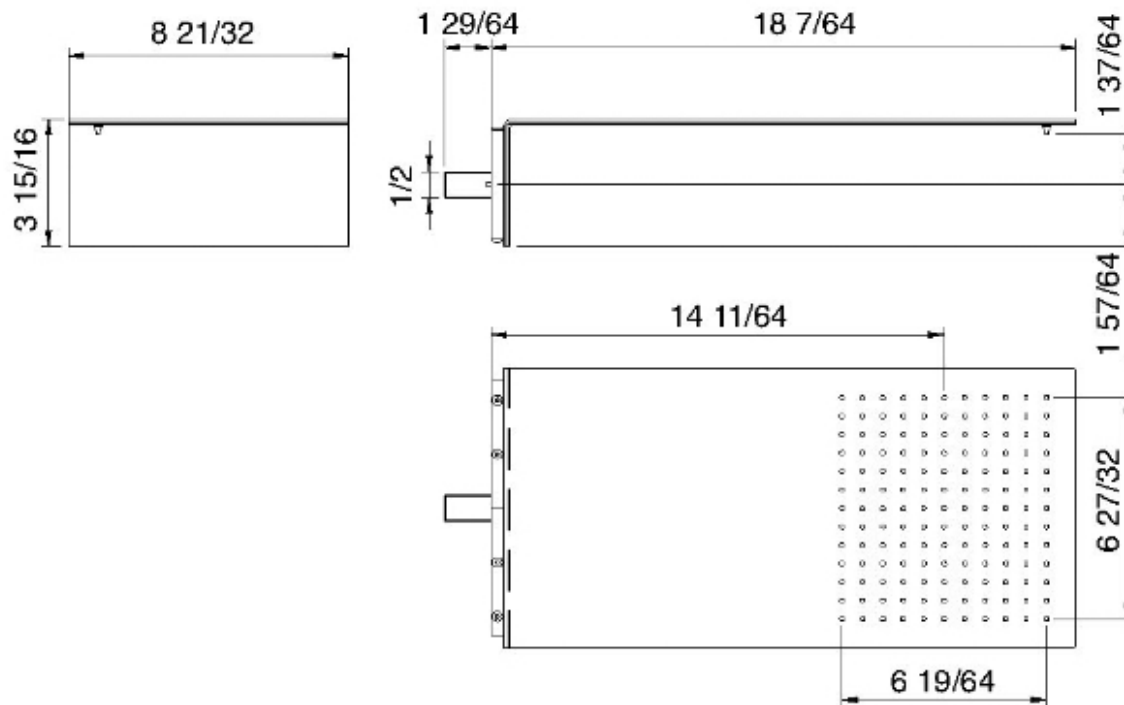

2847__02

Soffione a parete

FINITURE:

INOX SATINATO

treeemme RUBINETTERIE
instruments for water