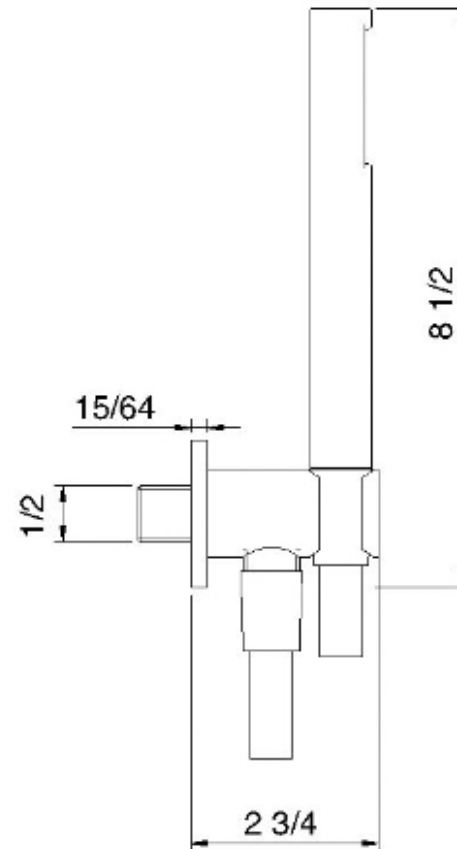

2847__71

Kit gancio, flessibile, doccetta

FINITURE:

INOX SATINATO

treeemme RUBINETTERIE
instruments for water