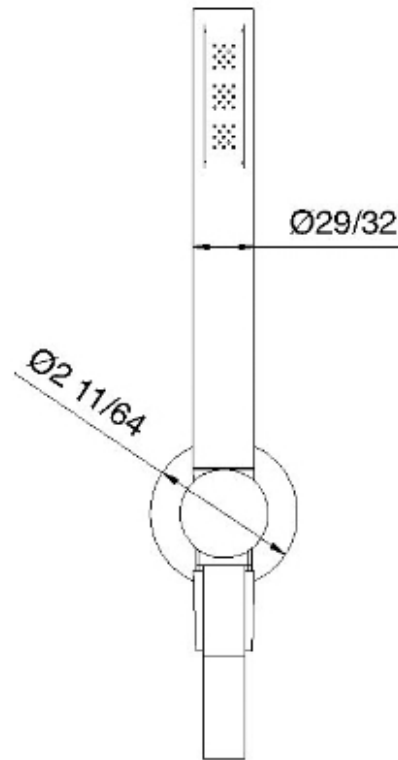

2847__71

Kit gancio, flessibile, doccetta

FINITURE:

INOX SATINATO

treeemme RUBINETTERIE
instruments for water