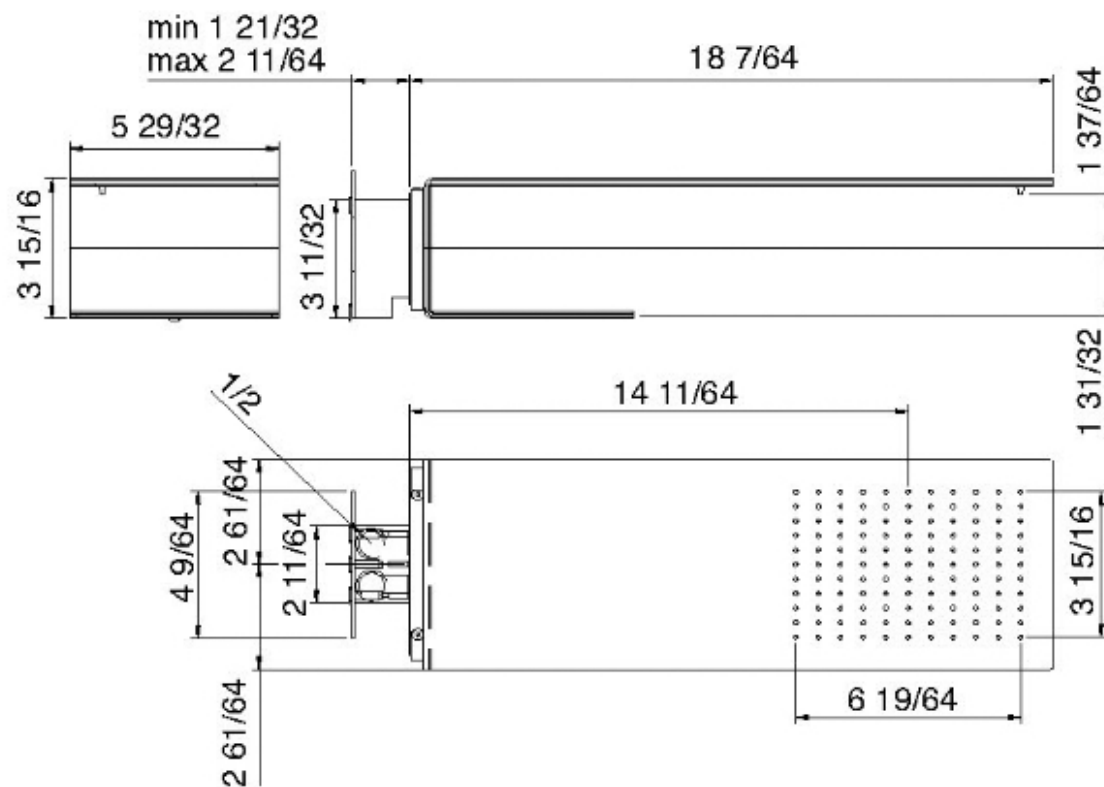

2847__97

Dual function wallmount shower head: rain, cascading chute

FINITURE:

INOX SATINATO

RUBINETTERIE
tremme
instruments for water