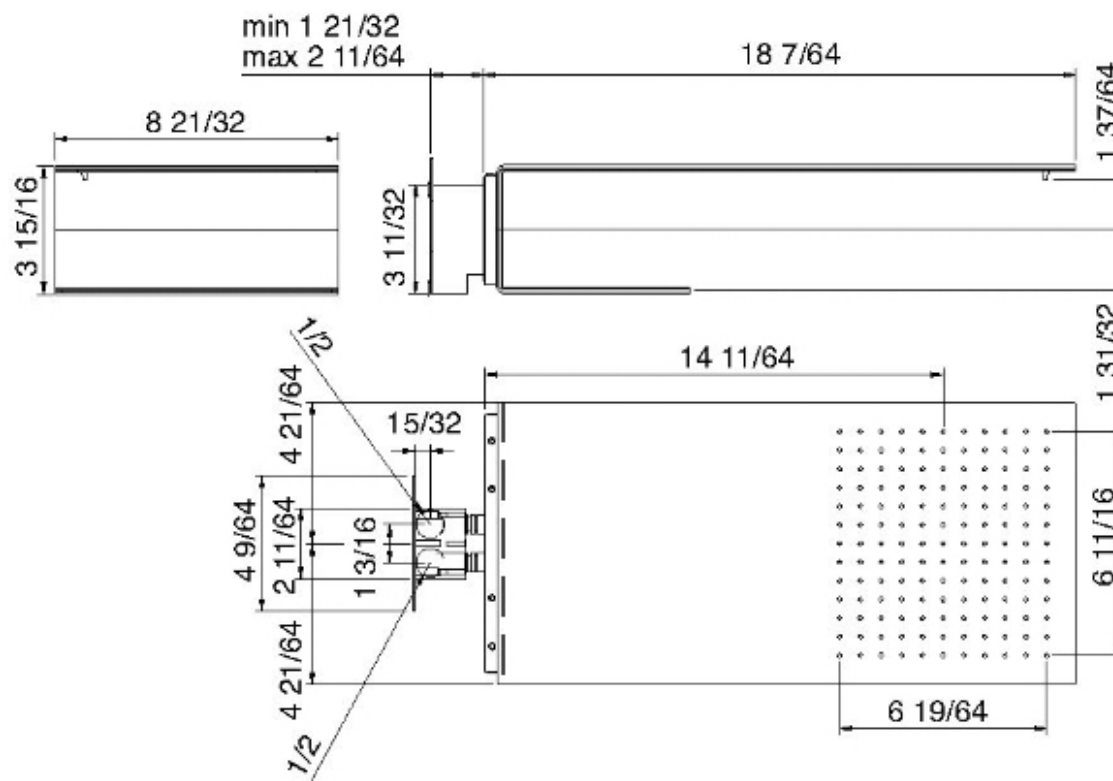

# 2847\_\_98

Dual function wallmount shower head: rain, cascading chute

FINITURE:

INOX SATINATO

RUBINETTERIE  
**tremme**  
*instruments for water*