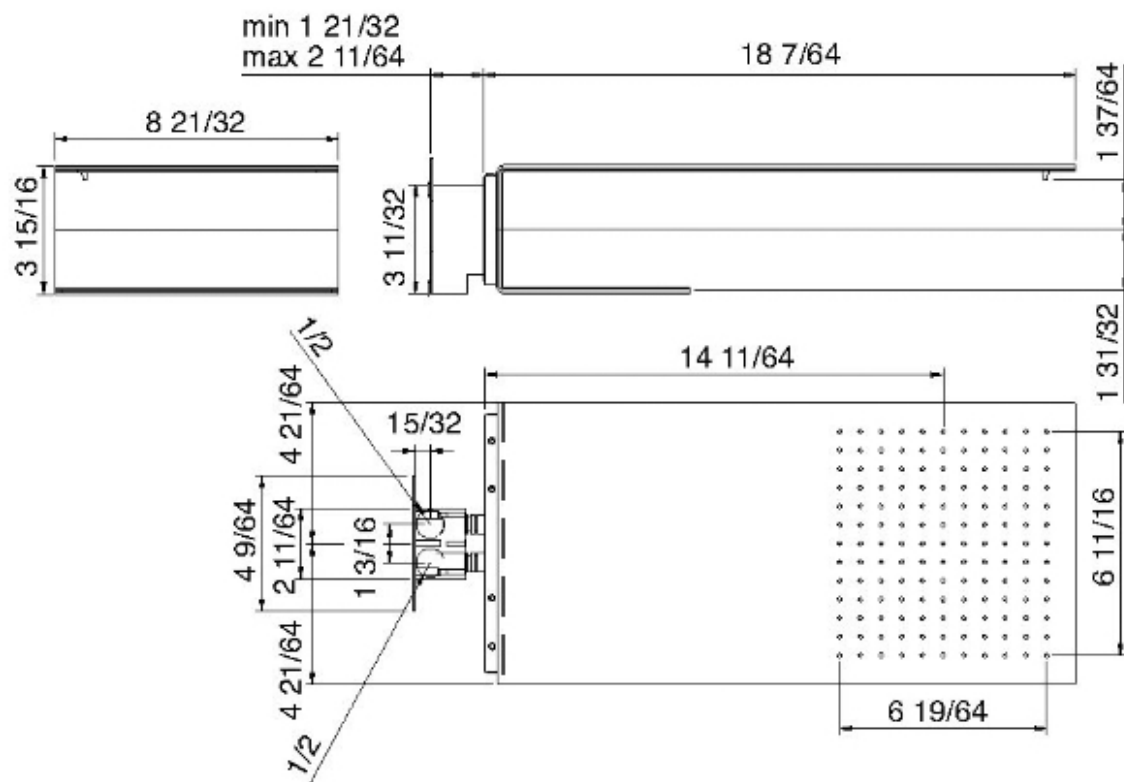

2847__98

Dual function wallmount shower head: rain, cascading chute

FINITURE:

INOX SATINATO

RUBINETTERIE
tremme
instruments for water