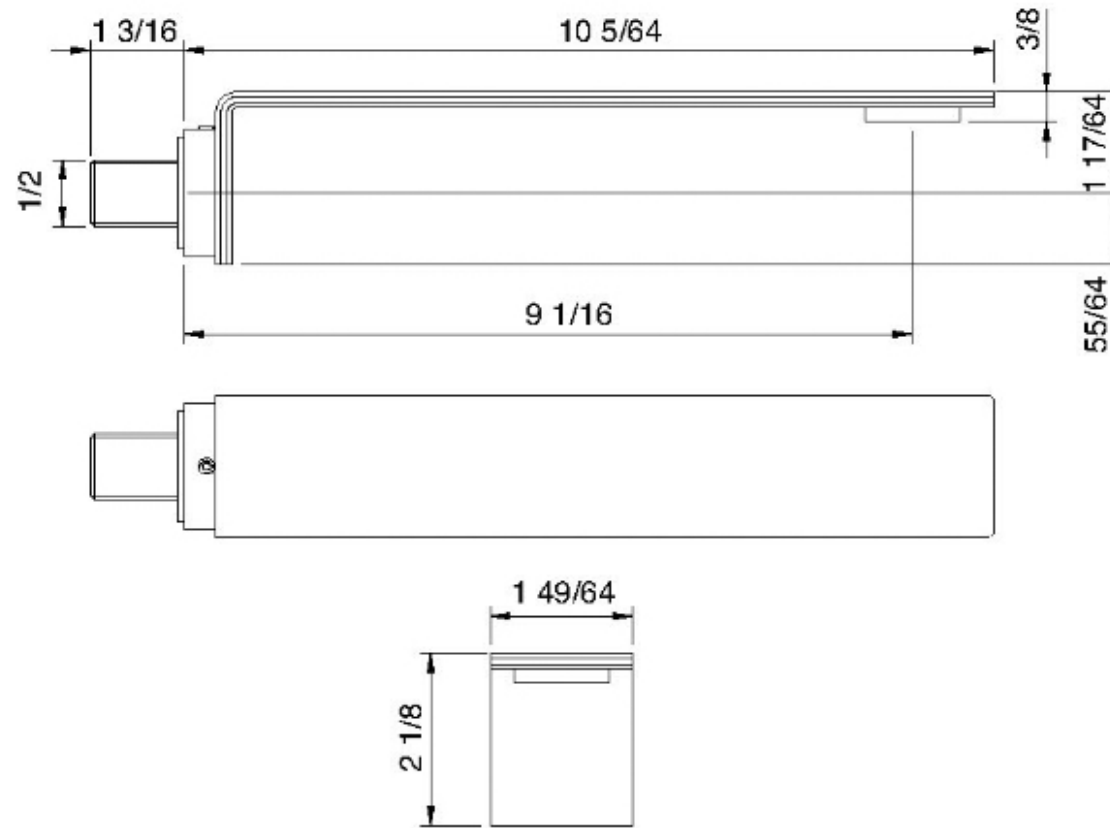

# 2861

Bocca a muro 230

FINITURE:

INOX SATINATO

**treeemme** RUBINETTERIE  
*instruments for water*