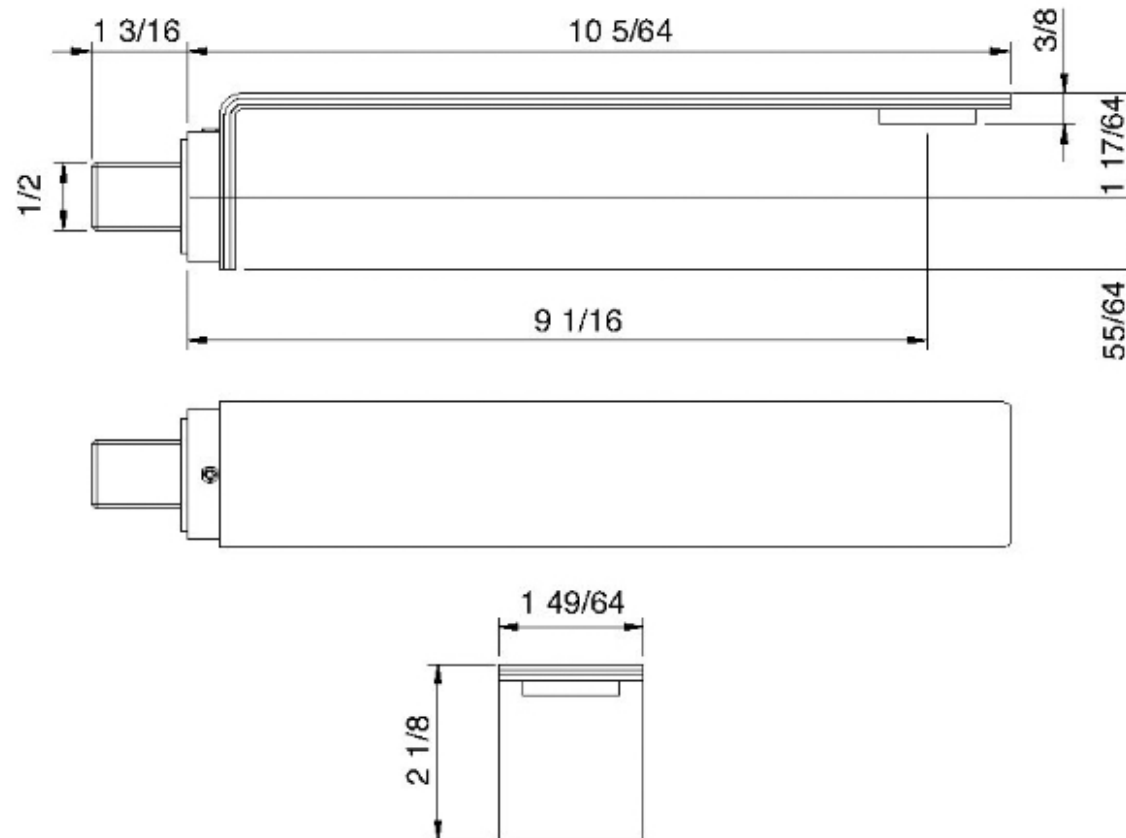

# 2861HF

Bocca a muro per vasca 230

FINITURE:

INOX SATINATO

**treeemme** RUBINETTERIE  
*instruments for water*