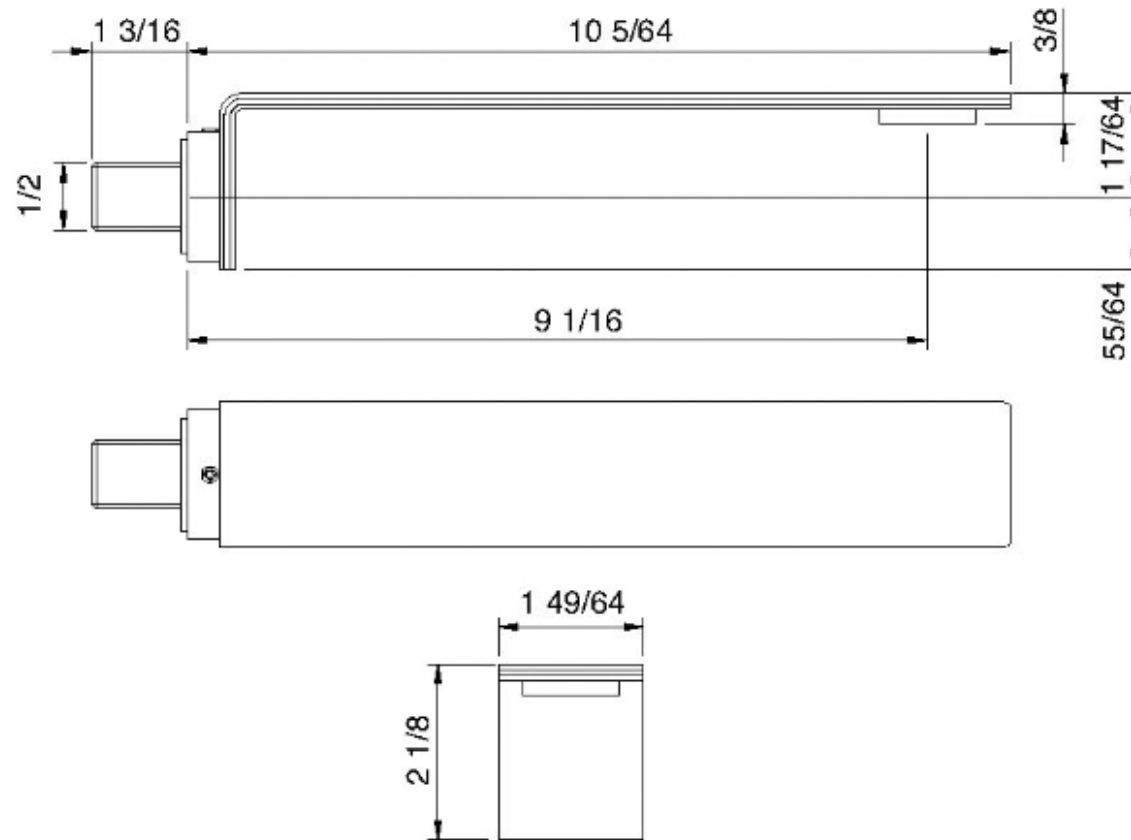

2861HF

Bocca a muro per vasca 230

FINITURE:

INOX SATINATO

treeemme RUBINETTERIE
instruments for water