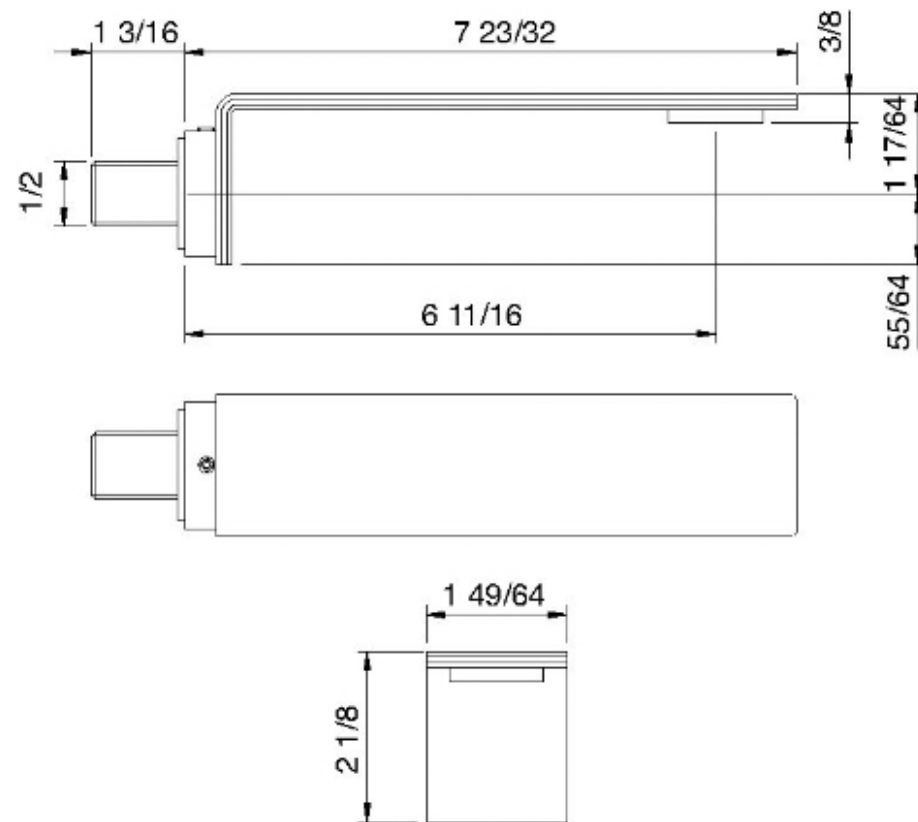

# 2863

Bocca a muro 170

FINITURE:

INOX SATINATO

**treeemme** RUBINETTERIE  
*instruments for water*