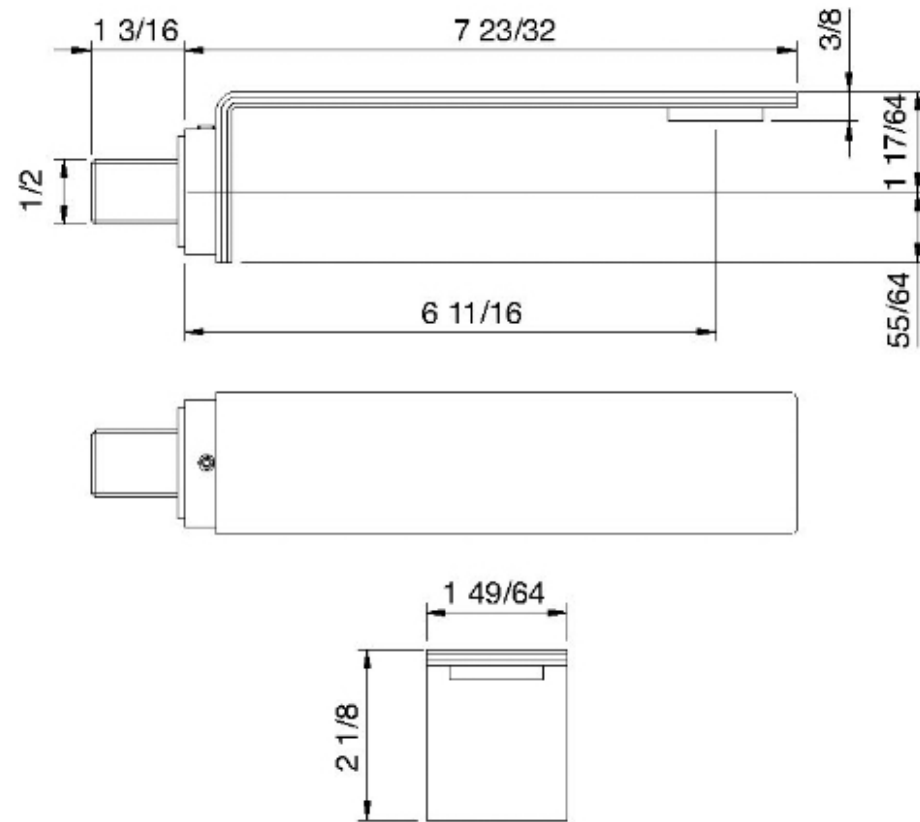

2863

Bocca a muro 170

FINITURE:

INOX SATINATO

RUBINETTERIE
treemme
instruments for water