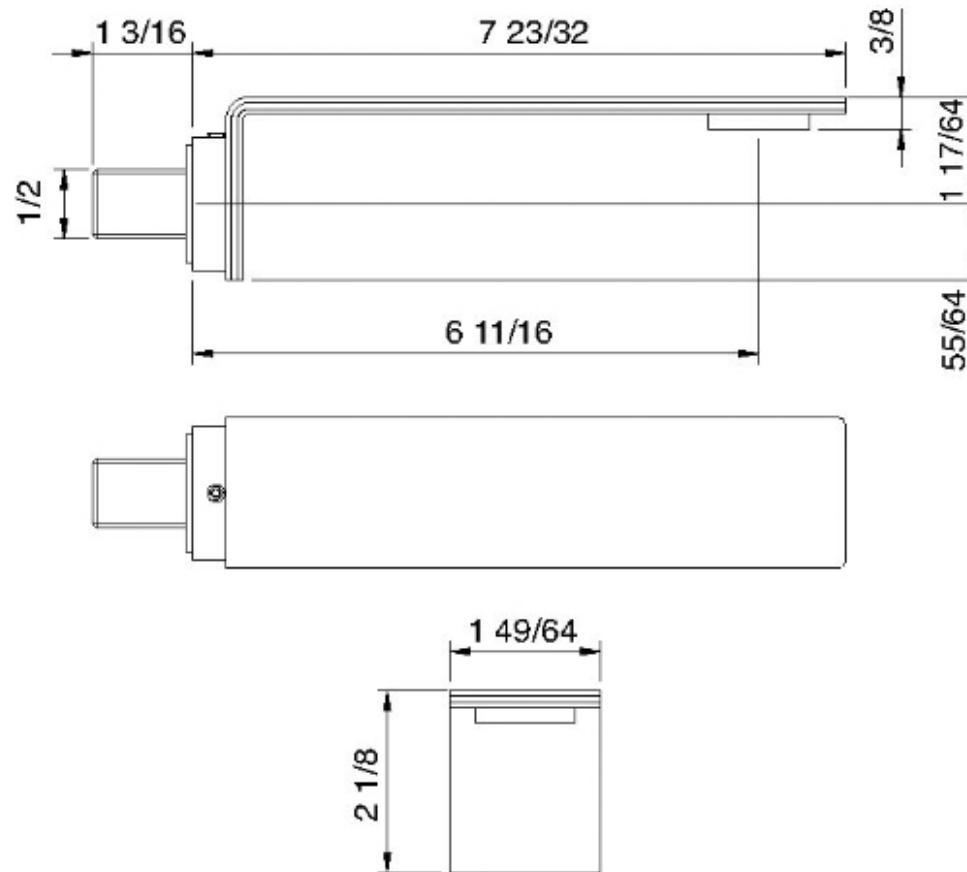

2863HF

Bocca a muro per vasca 170

FINITURE:

INOX SATINATO

treeemme RUBINETTERIE
instruments for water