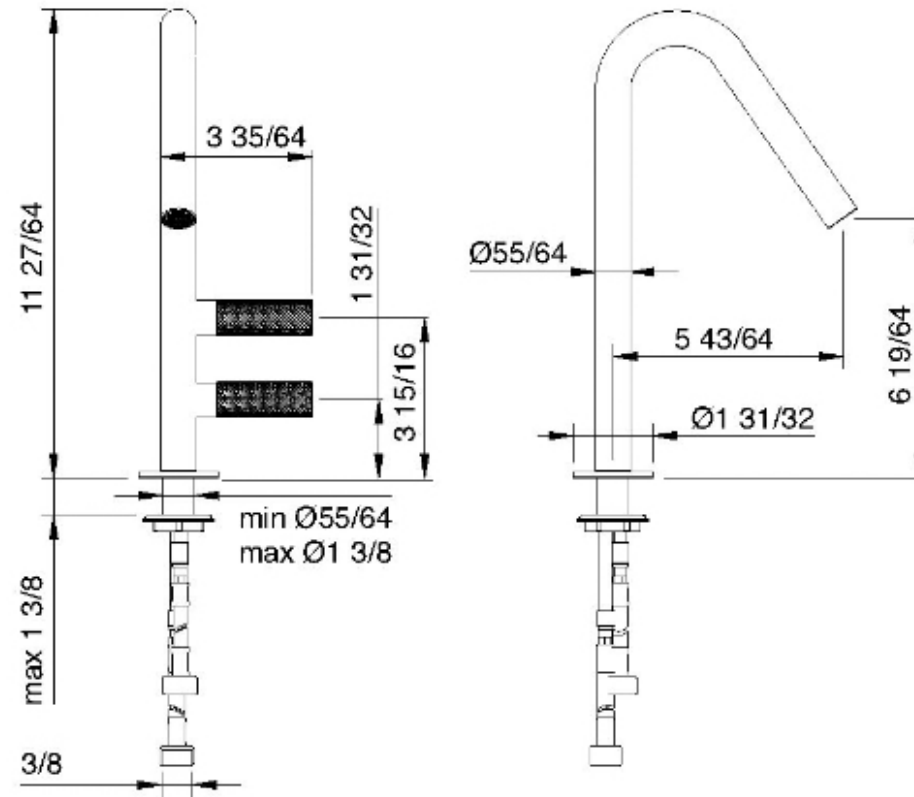

3014

IT 3014 IS 2G ZZ

FINITURE:

INOX SATINATO

RUBINETTERIE
treemme
instruments for water