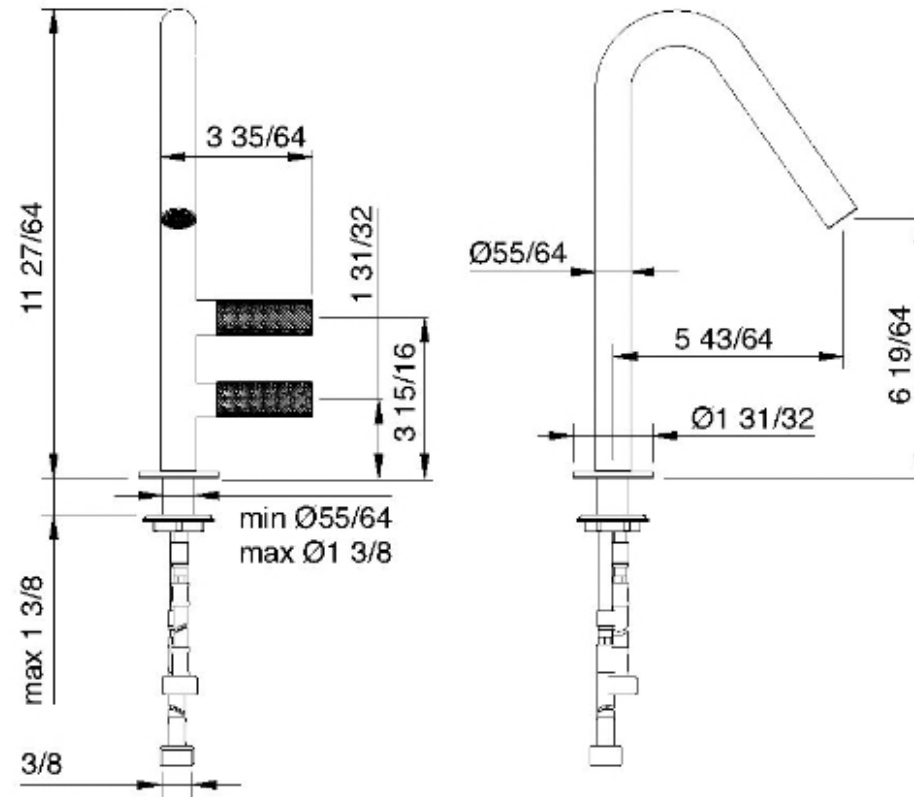

# 3014

IT 3014 IS 2G ZZ

FINITURE:

INOX SATINATO

RUBINETTERIE  
**treemme**  
*instruments for water*