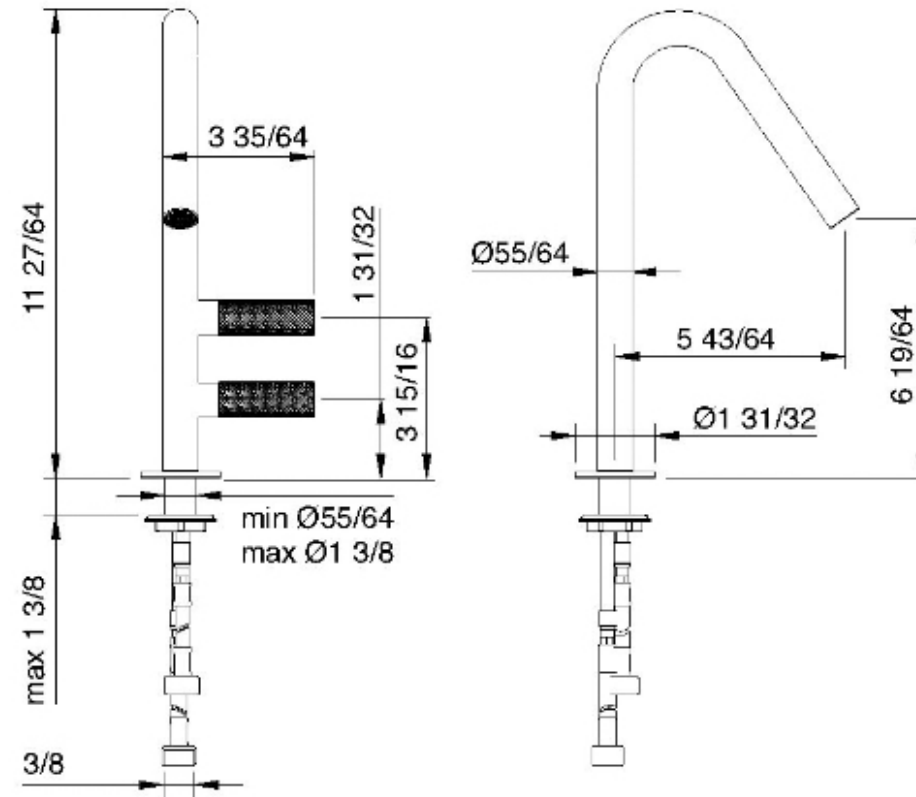

3014

IT 3014 IS 2G ZZ

FINITURE:

INOX SATINATO

RUBINETTERIE
treemme
instruments for water