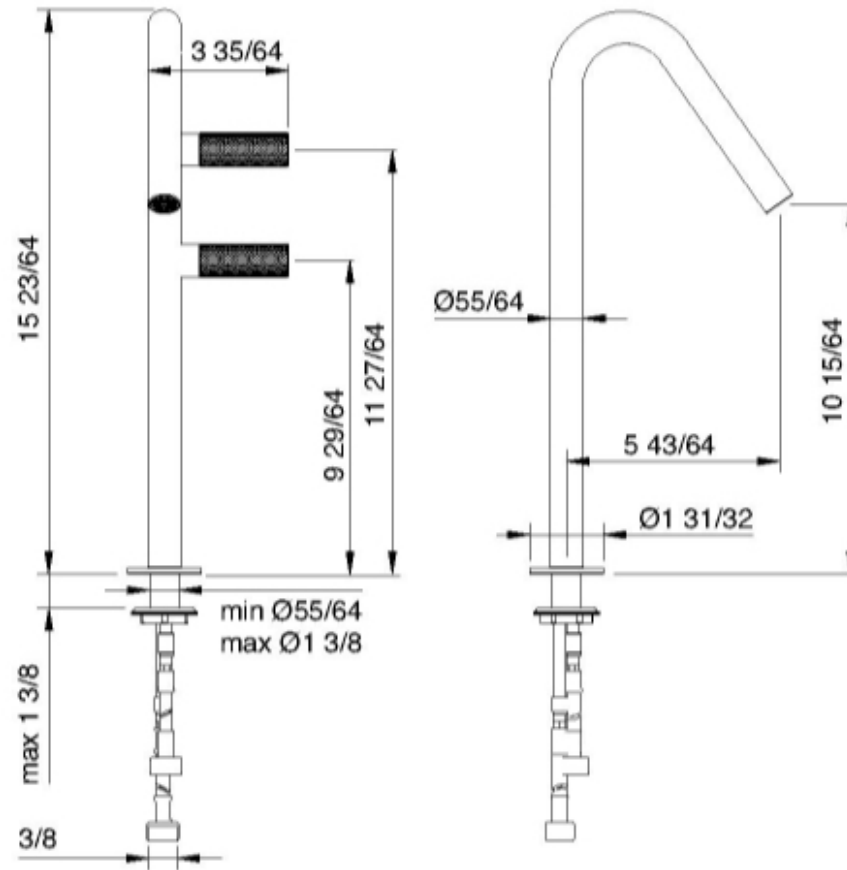

3015

Monoforo lavabo 260

FINITURE:

INOX SATINATO

tree^{RUBINETTERIE}**mme**
instruments for water