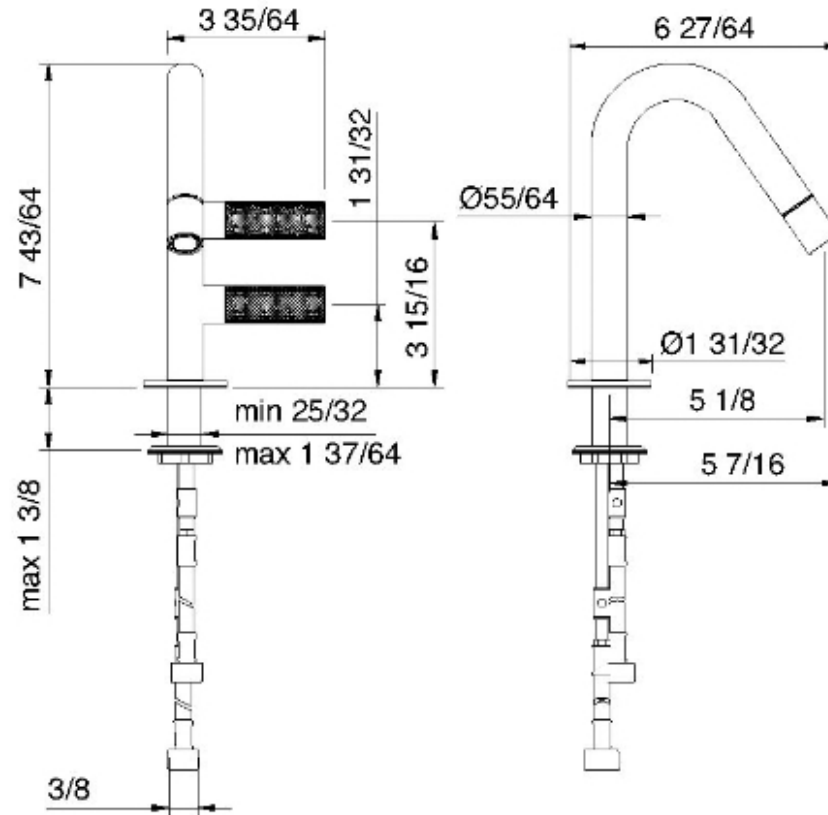

3024

Monoforo bidet

FINITURE:

INOX SATINATO

RUBINETTERIE
treemme
instruments for water