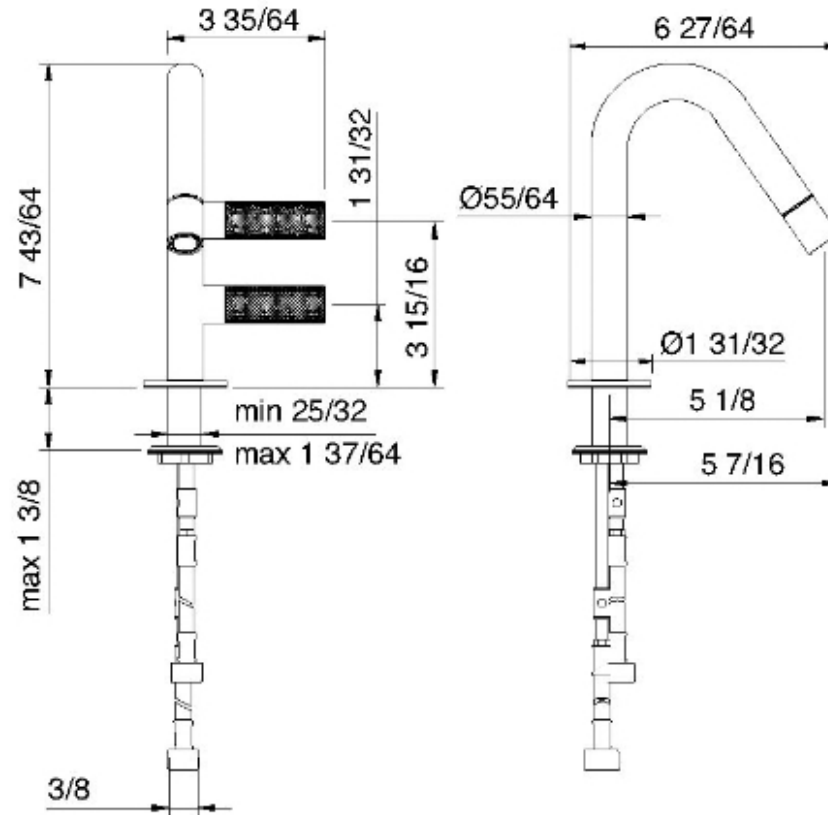

3024

Monoforo bidet

FINITURE:

INOX SATINATO

treeemme RUBINETTERIE
instruments for water