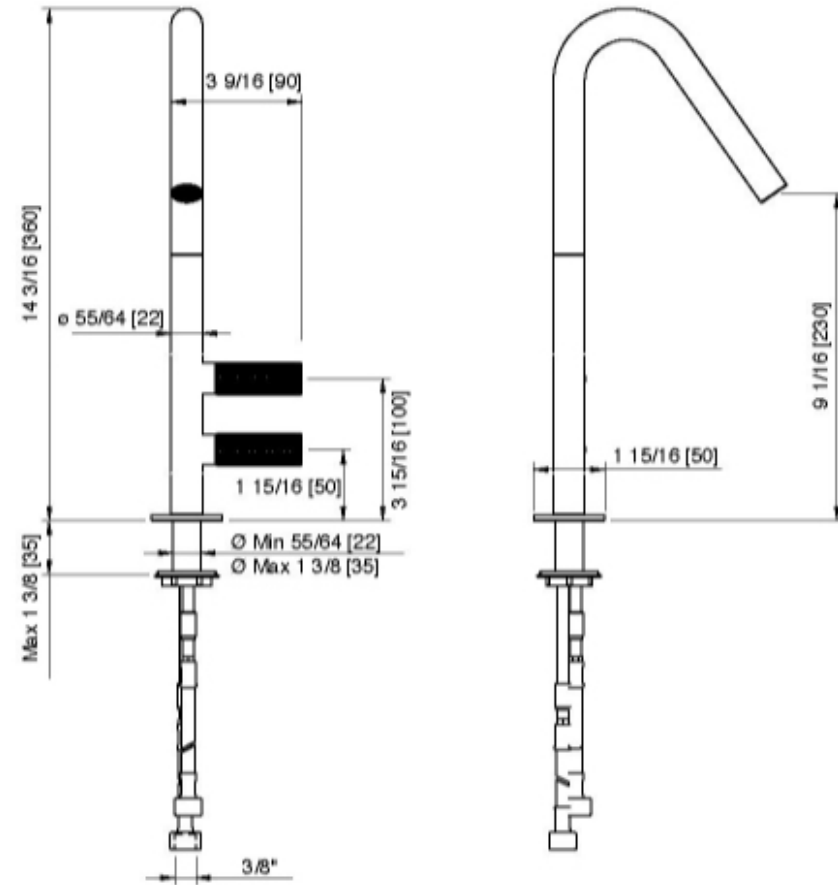

3031

Single stream mode bar & kitchen faucet with two handles

FINITURE:

INOX SATINATO

RUBINETTERIE
treemme
instruments for water