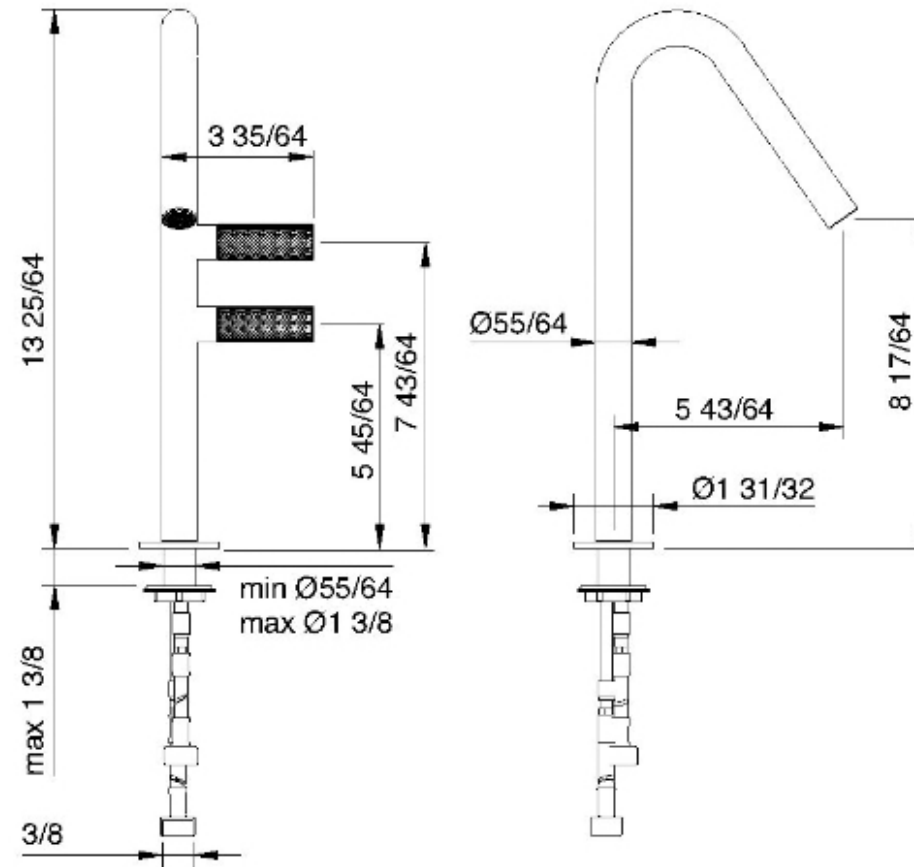

3053

Monoforo lavabo 210

FINITURE:

INOX SATINATO

RUBINETTERIE
treemme
instruments for water