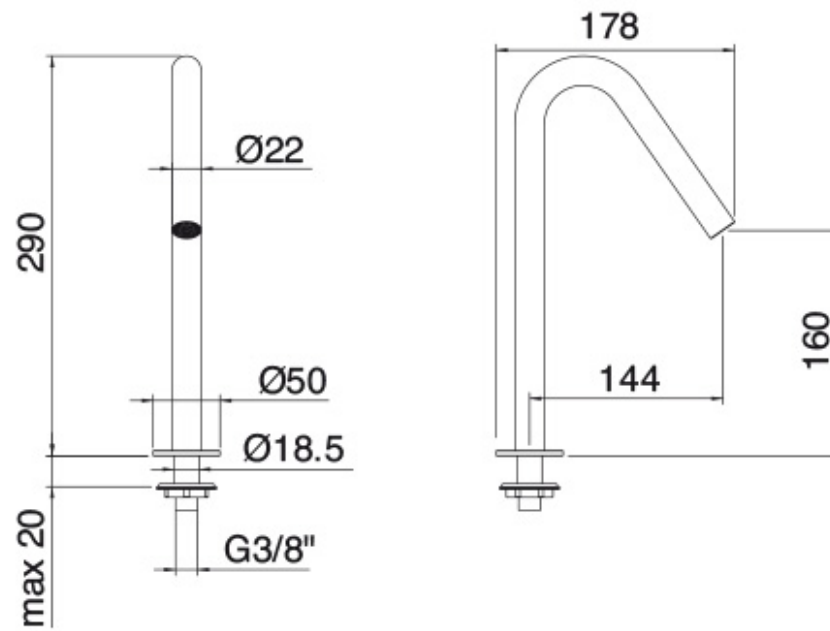

6011_01

Bocca lavabo da piano 160

FINITURE:

INOX SATINATO

tree^{RUBINETTERIE}**emme**
instruments for water