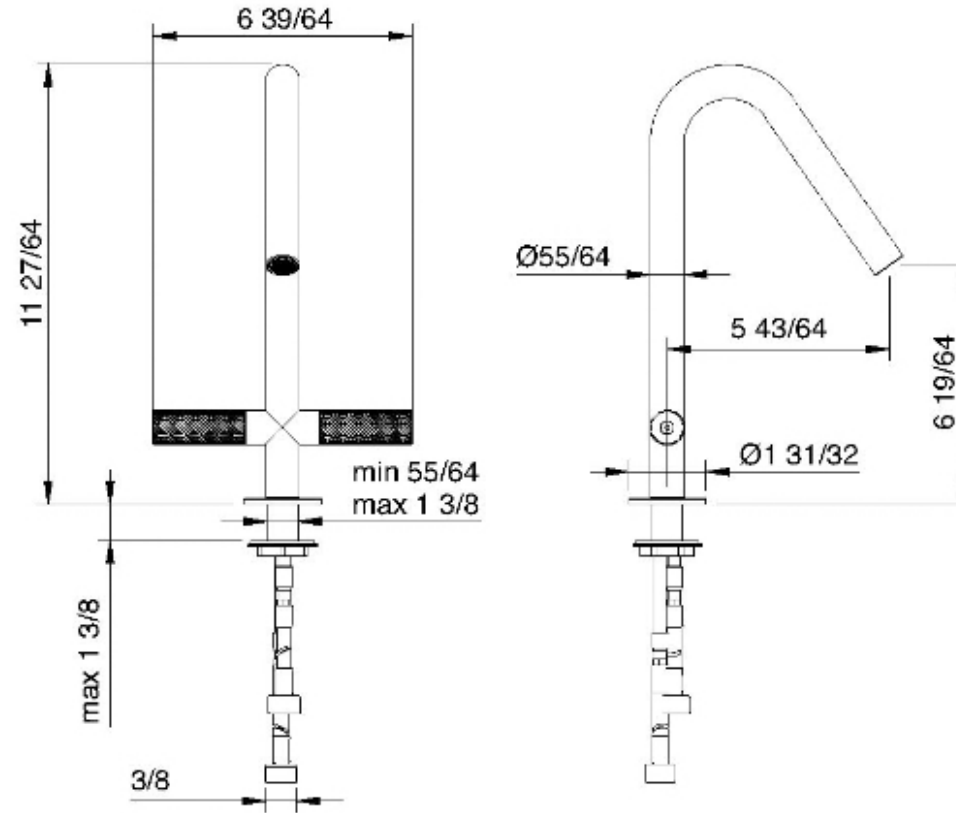

6014

Monoforo lavabo 160

FINITURE:

INOX SATINATO

RUBINETTERIE
treemme
instruments for water