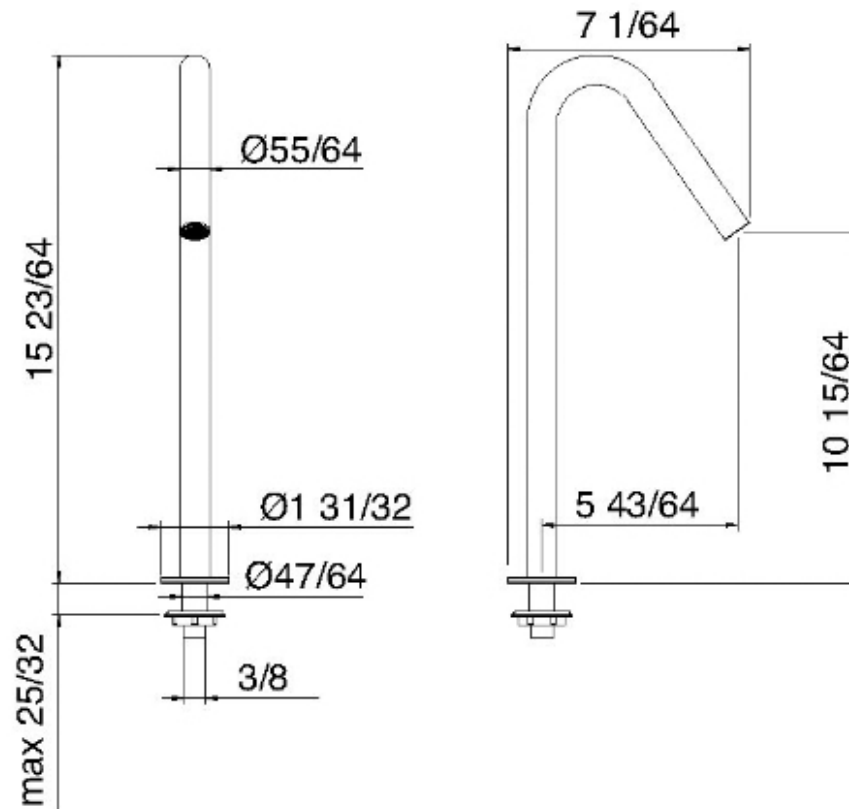

6016__01

Bocca lavabo da piano 260

FINITURE:

INOX SATINATO

treeemme RUBINETTERIE
instruments for water