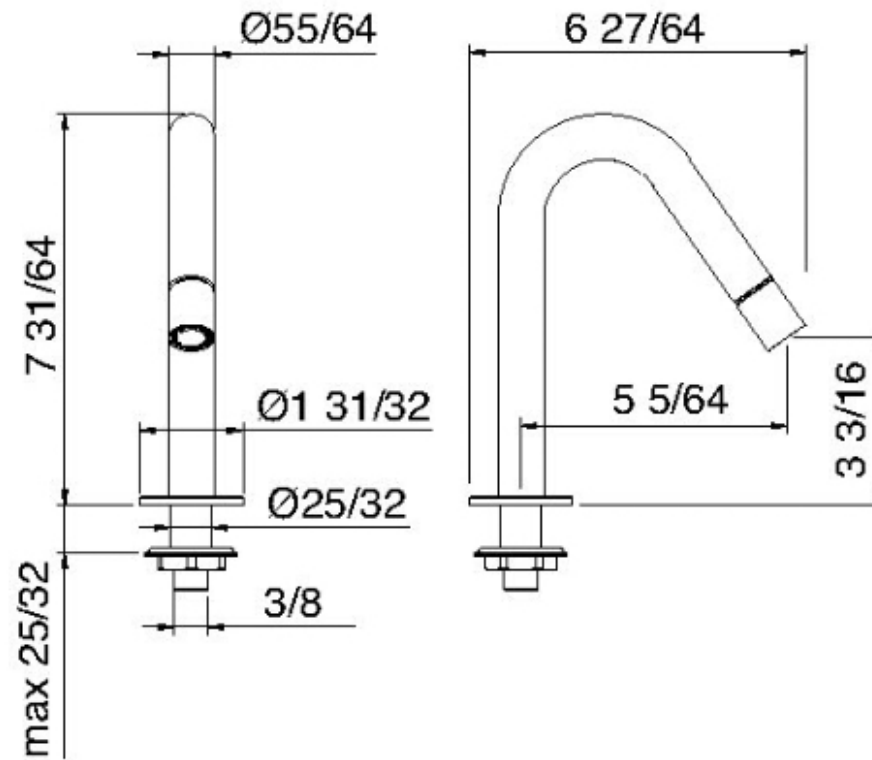

# 6020\_\_01

Bocca bidet

FINITURE:

INOX SATINATO

**tree**<sup>RUBINETTERIE</sup>**mme**  
*instruments for water*