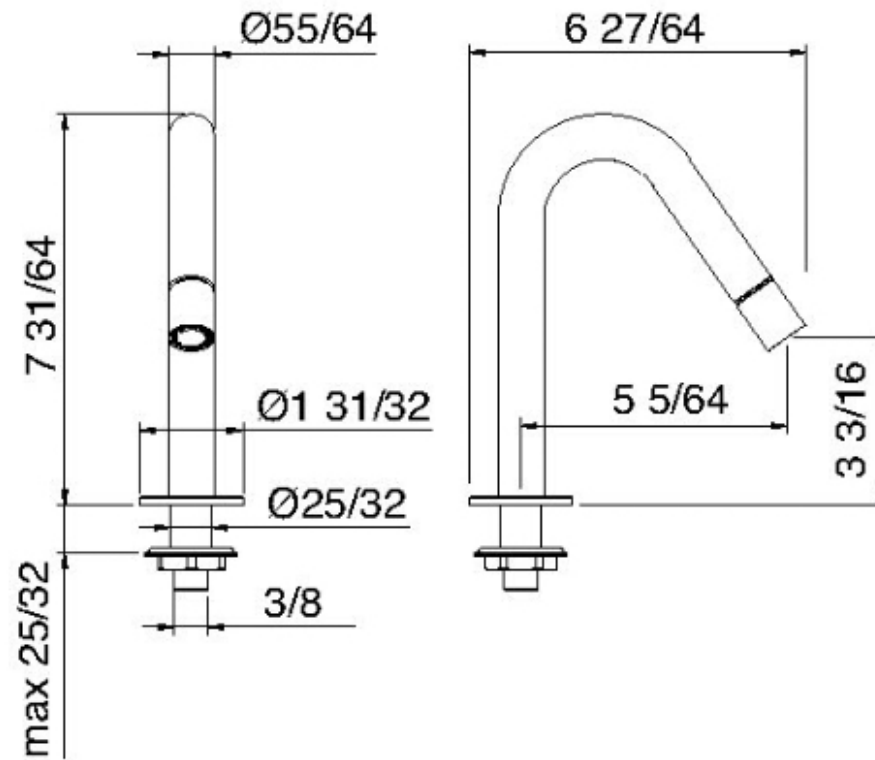

6020__01

Bocca bidet

FINITURE:

INOX SATINATO

treeemme RUBINETTERIE
instruments for water