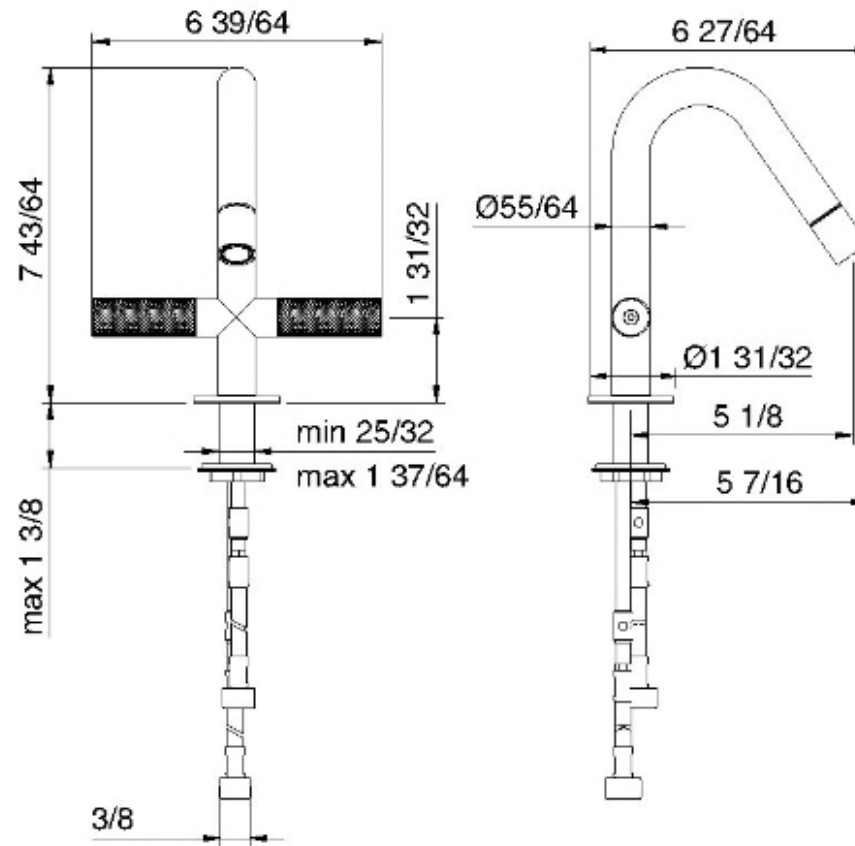

6024

Monoforo bidet

FINITURE:

INOX SATINATO

treeemme RUBINETTERIE
instruments for water