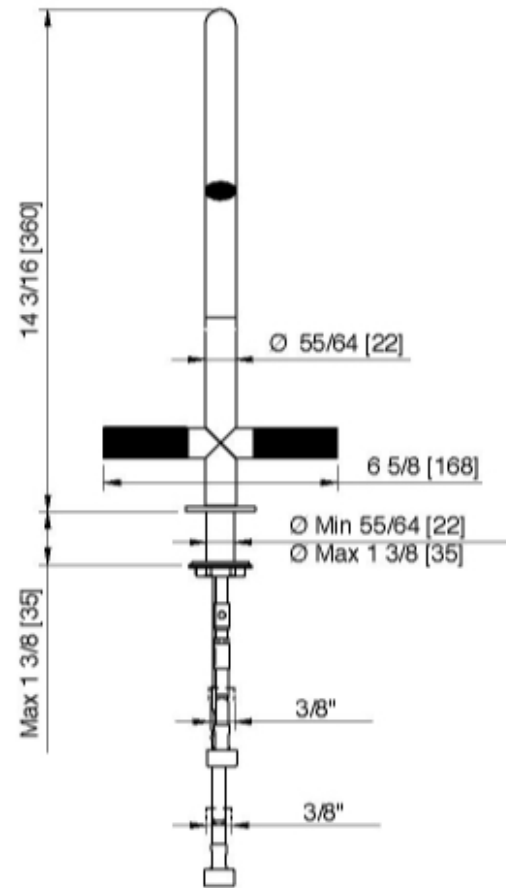

6031

Single stream mode bar & kitchen faucet with two handles

FINITURE:

INOX SATINATO

RUBINETTERIE
treemme
instruments for water