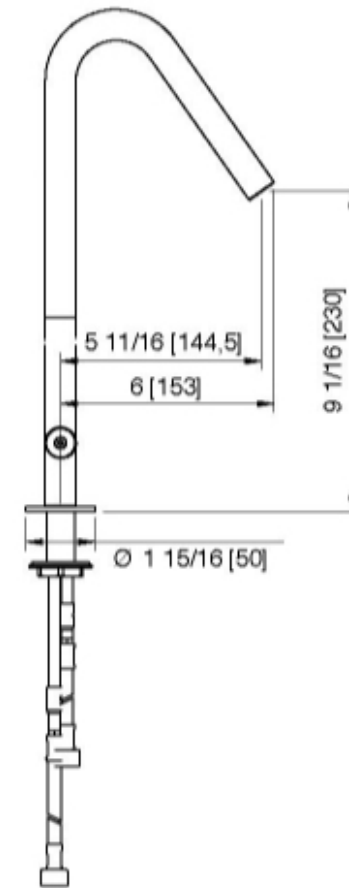

6031

Single stream mode bar & kitchen faucet with two handles

FINITURE:

INOX SATINATO

RUBINETTERIE
treemme
instruments for water