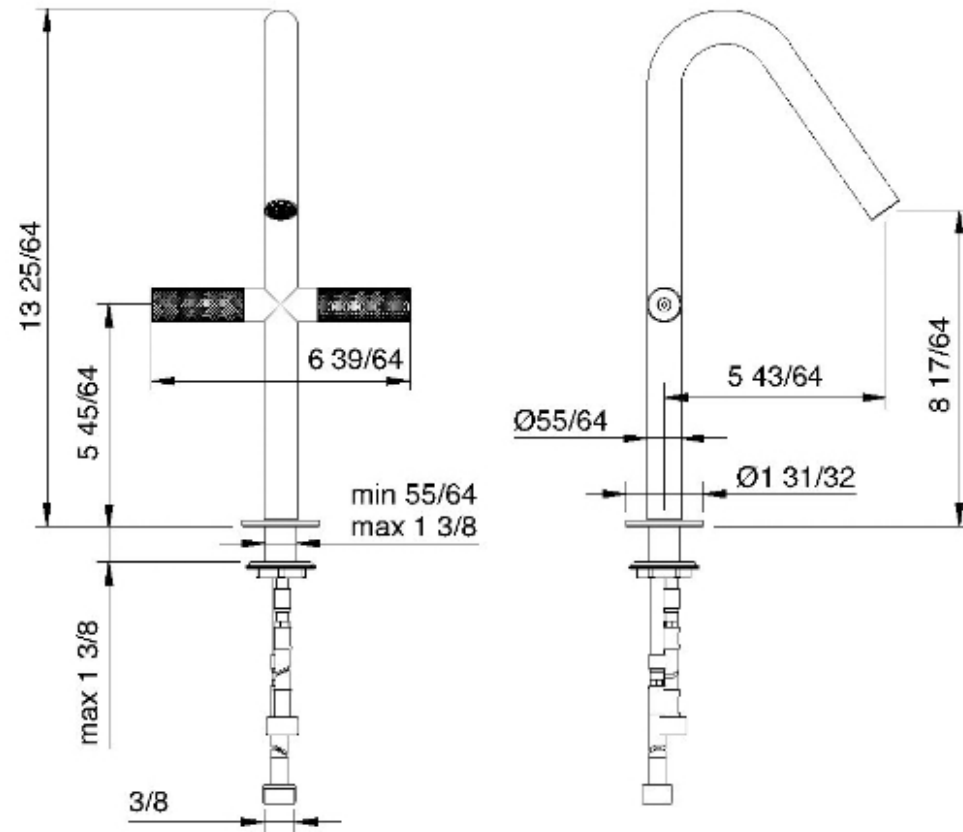

6053

Monoforo lavabo 210

FINITURE:

INOX SATINATO

treeemme RUBINETTERIE
instruments for water